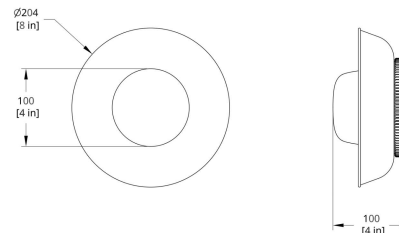

HS-21-A Hoist Flush Mount Small Diffuser Dimension

HS-21-B Hoist Flush Mount Large Diffuser Dimension

HS-14-A Hoist Flush Mount Small Diffuser Dimension

HS-14-B Hoist Flush Mount Large Diffuser Dimension

HS-8-A Hoist Flush Mount Small Diffuser Dimension

HS-0-A Hoist Flush Mount Bare Small Diffuser Dimension

HS-0-B Hoist Flush Mount Bare Large Diffuser Dimension