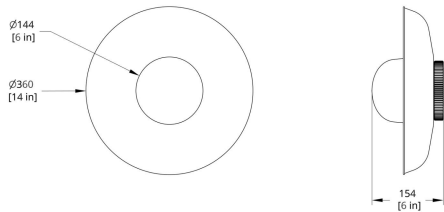

HS-21-A Hoist Flush Mount Small Diffuser Dimension

HS-21-B Hoist Flush Mount Large Diffuser Dimension

HS-14-A Hoist Flush Mount Small Diffuser Dimension

HS-14-B Hoist Flush Mount Large Diffuser Dimension

HS-8-A Hoist Flush Mount Small Diffuser Dimension

HS-0-A Hoist Flush Mount Bare Small Diffuser Dimension

HS-0-B Hoist Flush Mount Bare Large Diffuser Dimension