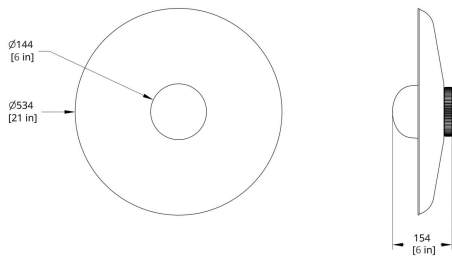

HS-21-A Hoist Flush Mount Small Diffuser Dimension

HS-21-B Hoist Flush Mount Large Diffuser Dimension

HS-14-A Hoist Flush Mount Small Diffuser Dimension

HS-14-B Hoist Flush Mount Large Diffuser Dimension

HS-8-A Hoist Flush Mount Small Diffuser Dimension

HS-0-A Hoist Flush Mount Bare Small Diffuser Dimension

HS-0-B Hoist Flush Mount Bare Large Diffuser Dimension