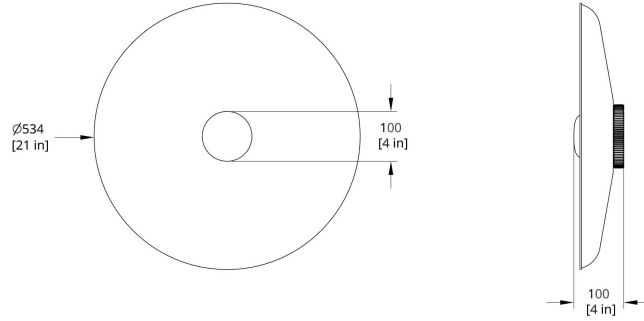

HS-21-A Hoist Flush Mount Small Diffuser Dimension

HS-21-B Hoist Flush Mount Large Diffuser Dimension

HS-14-A Hoist Flush Mount Small Diffuser Dimension

HS-14-B Hoist Flush Mount Large Diffuser Dimension

HS-8-A Hoist Flush Mount Small Diffuser Dimension

HS-0-A Hoist Flush Mount Bare Small Diffuser Dimension

HS-0-B Hoist Flush Mount Bare Large Diffuser Dimension