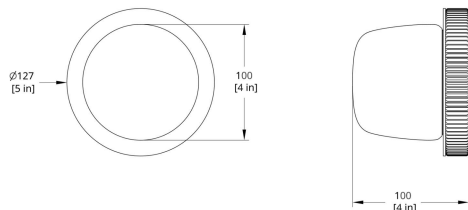

HS-21-A Hoist Flush Mount Small Diffuser Dimension

HS-21-B Hoist Flush Mount Large Diffuser Dimension

HS-14-A Hoist Flush Mount Small Diffuser Dimension

HS-14-B Hoist Flush Mount Large Diffuser Dimension

HS-8-A Hoist Flush Mount Small Diffuser Dimension

HS-0-A Hoist Flush Mount Bare Small Diffuser Dimension

HS-0-B Hoist Flush Mount Bare Large Diffuser Dimension