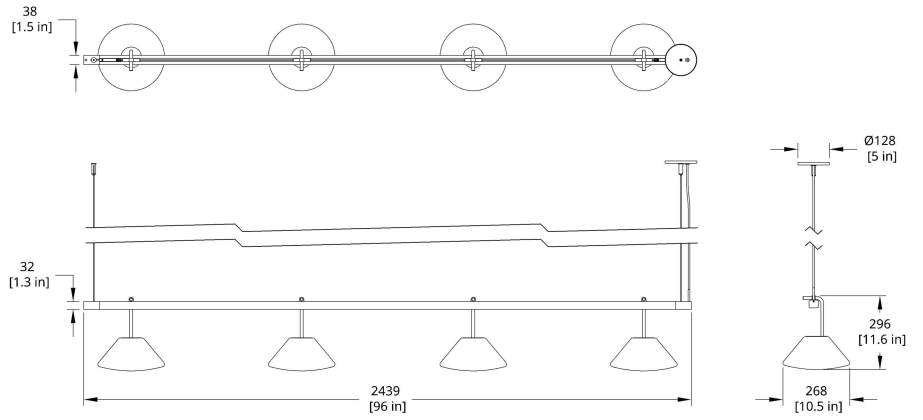

HL Highline 8' 4 Head (Cone Light Pendant)