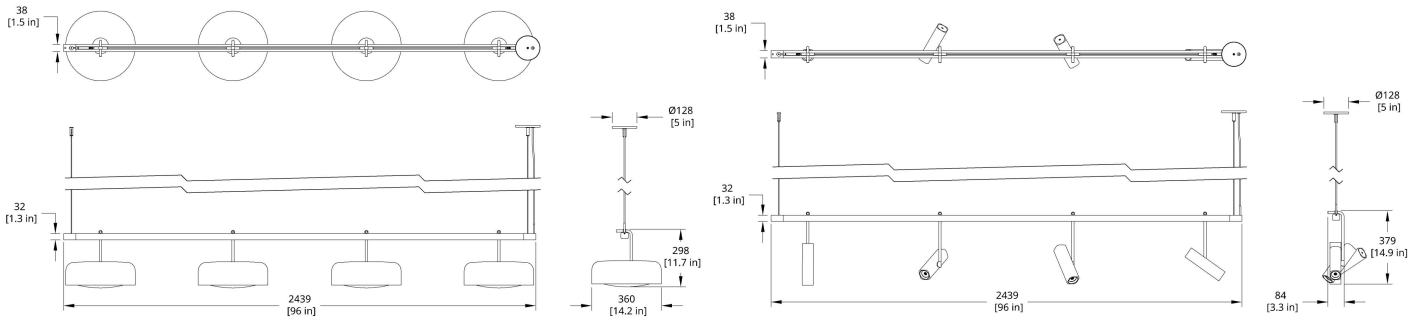

HL Highline 8' 4 Head (Cone Light Pendant w. Felt Shade)

HL Highline 8' 4 Head (Spotlight)

Highline 3 Head Types