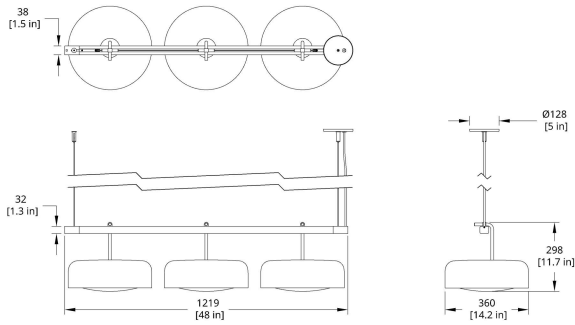

HL Highline 4' 3 Head (Cone Light Pendant w. Felt Shade)