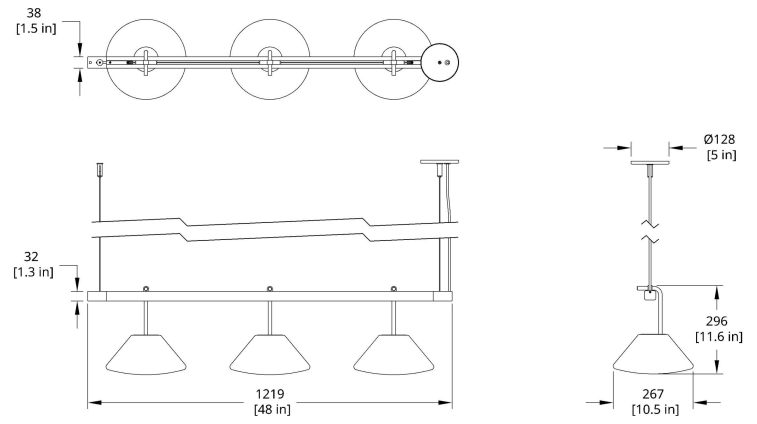

HL Highline 4' 3 Head (Cone Light Pendant)