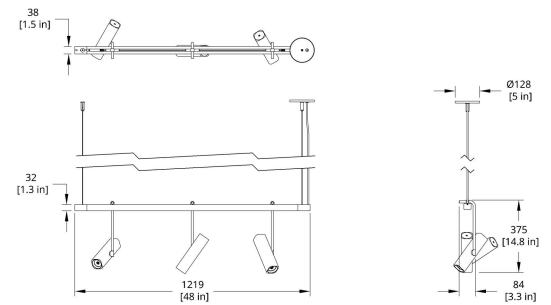

DRAWINGS

HL Highline 4' 3 Head (Cone Light Pendant)

HL Highline 4' 3 Head (Cone Light Pendant w. Felt Shade)

HL Highline 4' 3 Head (Spotlight)

Highline 3 Head Types