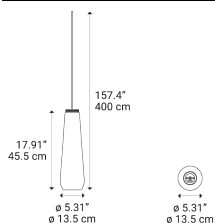

Glass Drop

Model Glass Drop

In the *chrome* version, its surface reflects like a mirror when turned off, while when turned on the light seems to dissolve the metal revealing its color: a lamp that changes personality with a simple touch of the switch.

Glass Drop

Light source

LED E27
1 max 25 W

Diffuser: Blown glass

 White

Code

50420 1200

 Chrome

50420 4000

Net weight: 1.77 kg

Parcels: 2

IP20

Energy Saving 

 DIM