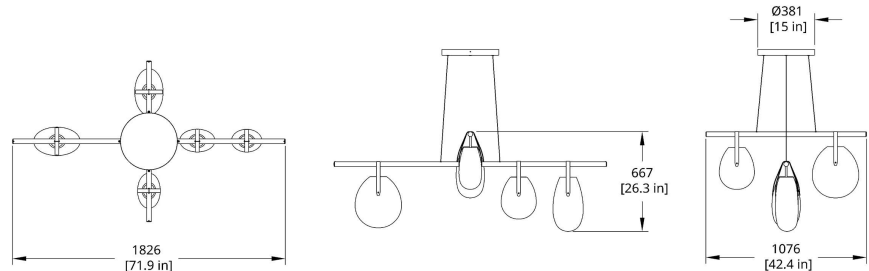

PERFORMANCE

Delivered Lumens Est.1720 lm
Power Consumption 42W
90 CRI

CERTIFICATION

UL Listed
UL Listed to Canadian safety standards.
Suitable for Damp Locations

SUSPENSION

Black or white 15" round flat canopy
Standard 120" cable
Recommended Hang Height 114"
Minimum Hang Height 12"
Cable extension available (up to 200")
Field trimmable

CANOPY COLOR

Black	CPYB
White	CPYW

DRAWINGS

GC-7242 Gala Cross Chandelier Dimension

*Size of the globes may vary

Gala Cross

Chandeliers

YOUR PRODUCT CODE

MATERIALS

Frosted glass globes, aluminum

COLLECTION NOTES

Gala globe dimensions: Large Globe 12 x 13 x 7.5 in | Long Globe 8 x 14 x 6 in | Small Globe 9 x 11 x 6 in. Gala globes are hand blown and can vary in size. Please note, each length of the Gala cross must be paired with its unique driver, as indicated within the installation instructions. The allowed power output is different for each length.

PRODUCT DIMENSIONS

72 L x 42 W x 17 in H

PRODUCT WEIGHT

42 lbs / 19.1 kg

Gala Globes Dimension

*Size of the globes may vary