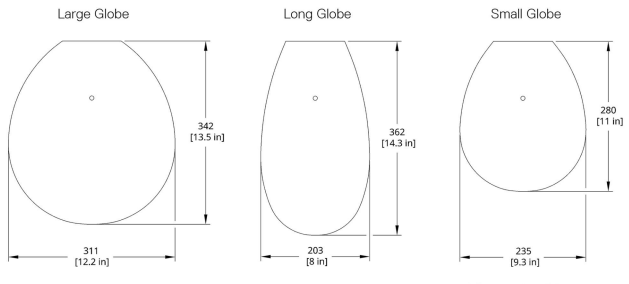

MATERIALS

Frosted glass globes, aluminum

COLLECTION NOTES

Gala globe dimensions: Large Globe 12 x 13 x 7.5 in | Long Globe 8 x 14 x 6 in | Small Globe 9 x 11 x 6 in. Gala globes are hand blown and can vary in size. Please note, each length of the Gala cross must be paired with its unique driver, as indicated within the installation instructions. The allowed power output is different for each length.

PRODUCT DIMENSIONS

72 L x 42 W x 17 in H

PRODUCT WEIGHT

42 lbs / 19.1 kg

Gala Globes Dimension

*Size of the globes may vary