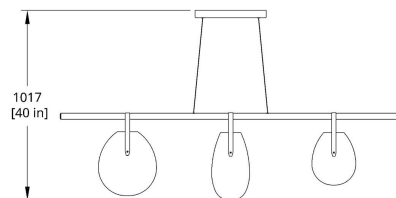

DRAWINGS

GC-72-10G Gala 72" Chandelier Dimension

*Size of the globes may vary

Gala 72"

Chandeliers

YOUR PRODUCT CODE

GC-72- - - - -
- - -

DESCRIPTION

Gala is a minimal, near-weightless take on the chandelier, rethought as a simple beam with power cords hidden inside the slim suspension cables. Its ivory-frosted glass fixtures, fixed in a variety of compositions, bring to mind hanging fruit. Voluptuous and handblown, each orb is subtly unique.

MATERIALS

Frosted glass globes, aluminum

COLLECTION NOTES

Gala globe dimensions: Large Globe 12 x 13 x 7.5 in | Long Globe 8 x 14 x 6 in | Small Globe 9 x 11 x 6 in. Gala globes are hand blown and can vary in size.

PRODUCT DIMENSIONS

72 L x 6 W x 17 in H

PRODUCT WEIGHT

26 lbs / 11.8 kg