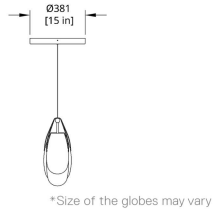

PERFORMANCE

Delivered Lumens Est. 1290 lm
 Power Consumption 25W
 90 CRI

CERTIFICATION

UL Listed
 UL Listed to Canadian safety standards.
 Suitable for Damp Locations

SUSPENSION

Black or white 15" round flat canopy
 Standard 120" cable
 Recommended Hang Height 114"
 Minimum Hang Height 12"
 Cable extension available (up to 200")
 Field trimmable

MATERIALS

Frosted glass globes, aluminum

COLLECTION NOTES

Gala globe dimensions: Large Globe 12 x 13 x 7.5 in | Long Globe 8 x 14 x 6 in | Small Globe 9 x 11 x 6 in. Gala globes are hand blown and can vary in size.

PRODUCT DIMENSIONS

72 L x 6 W x 17 in H

PRODUCT WEIGHT

26 lbs / 11.8 kg

GC-72-20G Gala 72" Chandelier Dimension

GC-72-30G Gala 72" Chandelier Dimension

Gala Globes Dimension