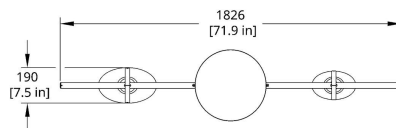

DRAWINGS

GC-72-10G Gala 72" Chandelier Dimension

*Size of the globes may vary

Gala 72"

Chandeliers

YOUR PRODUCT CODE

GC-72- - - - -
- - -

DESCRIPTION

Gala is a minimal, near-weightless take on the chandelier, rethought as a simple beam with power cords hidden inside the slim suspension cables. Its ivory-frosted glass fixtures, fixed in a variety of compositions, bring to mind hanging fruit. Voluptuous and handblown, each orb is subtly unique.

MATERIALS

Frosted glass globes, aluminum

COLLECTION NOTES

Gala globe dimensions: Large Globe 12 x 13 x 7.5 in | Long Globe 8 x 14 x 6 in | Small Globe 9 x 11 x 6 in. Gala globes are hand blown and can vary in size.

PRODUCT DIMENSIONS

72 L x 6 W x 17 in H

PRODUCT WEIGHT

26 lbs / 11.8 kg