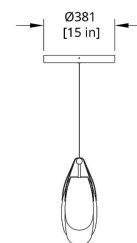

DRAWINGS

GC-72-10G Gala 72" Chandelier Dimension

*Size of the globes may vary

Gala 72"

Chandeliers

YOUR PRODUCT CODE

GC-72- - - - -
- - -

DESCRIPTION

Gala is a minimal, near-weightless take on the chandelier, rethought as a simple beam with power cords hidden inside the slim suspension cables. Its ivory-frosted glass fixtures, fixed in a variety of compositions, bring to mind hanging fruit. Voluptuous and handblown, each orb is subtly unique.

MATERIALS

Frosted glass globes, aluminum

COLLECTION NOTES

Gala globe dimensions: Large Globe 12 x 13 x 7.5 in | Long Globe 8 x 14 x 6 in | Small Globe 9 x 11 x 6 in. Gala globes are hand blown and can vary in size.

PRODUCT DIMENSIONS

72 L x 6 W x 17 in H

PRODUCT WEIGHT

26 lbs / 11.8 kg