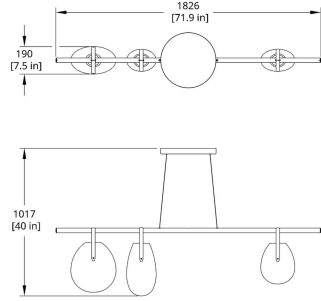

PERFORMANCE

Delivered Lumens Est. 1290 lm
 Power Consumption 25W
 90 CRI

CERTIFICATION

UL Listed
 UL Listed to Canadian safety standards.
 Suitable for Damp Locations

SUSPENSION

Black or white 15" round flat canopy
 Standard 120" cable
 Recommended Hang Height 114"
 Minimum Hang Height 12"
 Cable extension available (up to 200")
 Field trimmable

MATERIALS

Frosted glass globes, aluminum

COLLECTION NOTES

Gala globe dimensions: Large Globe 12 x 13 x 7.5 in | Long Globe 8 x 14 x 6 in | Small Globe 9 x 11 x 6 in. Gala globes are hand blown and can vary in size.

PRODUCT DIMENSIONS

72 L x 6 W x 17 in H

PRODUCT WEIGHT

26 lbs / 11.8 kg

GC-72-20G Gala 72" Chandelier Dimension

GC-72-30G Gala 72" Chandelier Dimension

Gala Globes Dimension