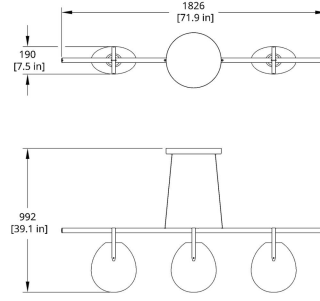

PERFORMANCE

Delivered Lumens Est. 1290 lm
 Power Consumption 25W
 90 CRI

CERTIFICATION

UL Listed
 UL Listed to Canadian safety standards.
 Suitable for Damp Locations

SUSPENSION

Black or white 15" round flat canopy
 Standard 120" cable
 Recommended Hang Height 114"
 Minimum Hang Height 12"
 Cable extension available (up to 200")
 Field trimmable

MATERIALS

Frosted glass globes, aluminum

COLLECTION NOTES

Gala globe dimensions: Large Globe 12 x 13 x 7.5 in | Long Globe 8 x 14 x 6 in | Small Globe 9 x 11 x 6 in. Gala globes are hand blown and can vary in size.

PRODUCT DIMENSIONS

72 L x 6 W x 17 in H

PRODUCT WEIGHT

26 lbs / 11.8 kg

GC-72-20G Gala 72" Chandelier Dimension

GC-72-30G Gala 72" Chandelier Dimension

Gala Globes Dimension