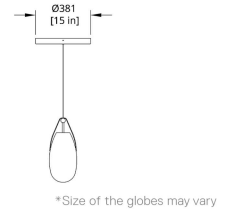

PERFORMANCE

Delivered Lumens Est. 1290 lm
 Power Consumption 25W
 90 CRI

CERTIFICATION

UL Listed
 UL Listed to Canadian safety standards.
 Suitable for Damp Locations

SUSPENSION

Black or white 15" round flat canopy
 Standard 120" cable
 Recommended Hang Height 114"
 Minimum Hang Height 12"
 Cable extension available (up to 200")
 Field trimmable

MATERIALS

Frosted glass globes, aluminum

COLLECTION NOTES

Gala globe dimensions: Large Globe 12 x 13 x 7.5 in | Long Globe 8 x 14 x 6 in | Small Globe 9 x 11 x 6 in. Gala globes are hand blown and can vary in size.

PRODUCT DIMENSIONS

72 L x 6 W x 17 in H

PRODUCT WEIGHT

26 lbs / 11.8 kg

GC-72-20G Gala 72" Chandelier Dimension

GC-72-30G Gala 72" Chandelier Dimension

Gala Globes Dimension