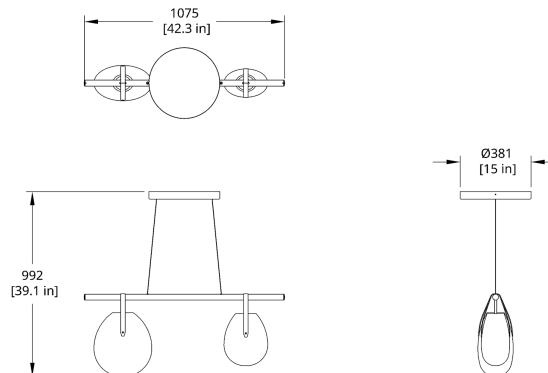

PERFORMANCE

Delivered Lumens Est. 860 lm
 Power Consumption 18W
 90 CRI

CERTIFICATION

UL Listed
 UL Listed to Canadian safety standards.
 Suitable for Damp Locations

SUSPENSION

Black or white 15" round flat canopy
 Standard 120" cable
 Recommended Hang Height 114"
 Minimum Hang Height 12"
 Cable extension available (up to 200")
 Field trimmable

CANOPY COLOR

Black	CPYB
White	CPYW

DRAWINGS

GC-42-10G Gala 42" Chandelier Dimension

*Size of the globes may vary

Gala 42"

Chandeliers

YOUR PRODUCT CODE

MATERIALS

Frosted glass globes, aluminum

COLLECTION NOTES

Gala globe dimensions: Large Globe 12 x 13 x 7.5 in | Long Globe 8 x 14 x 6 in | Small Globe 9 x 11 x 6 in. Gala globes are hand blown and can vary in size.

PRODUCT DIMENSIONS

42 L x 6 W x 17 in H

PRODUCT WEIGHT

19 lbs / 8.6 kg

GC-42-30G Gala 42" Chandelier Dimension

*Size of the globes may vary

Gala Globes Dimension

*Size of the globes may vary