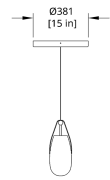

PERFORMANCE

Delivered Lumens Est. 860 lm
 Power Consumption 18W
 90 CRI

CERTIFICATION

UL Listed
 UL Listed to Canadian safety standards.
 Suitable for Damp Locations

SUSPENSION

Black or white 15" round flat canopy
 Standard 120" cable
 Recommended Hang Height 114"
 Minimum Hang Height 12"
 Cable extension available (up to 200")
 Field trimmable

MATERIALS

Frosted glass globes, aluminum

COLLECTION NOTES

Gala globe dimensions: Large Globe 12 x 13 x 7.5 in | Long Globe 8 x 14 x 6 in | Small Globe 9 x 11 x 6 in. Gala globes are hand blown and can vary in size.

PRODUCT DIMENSIONS

42 L x 6 W x 17 in H

PRODUCT WEIGHT

19 lbs / 8.6 kg

GC-42-30G Gala 42" Chandelier Dimension

*Size of the globes may vary

Gala Globes Dimension

*Size of the globes may vary