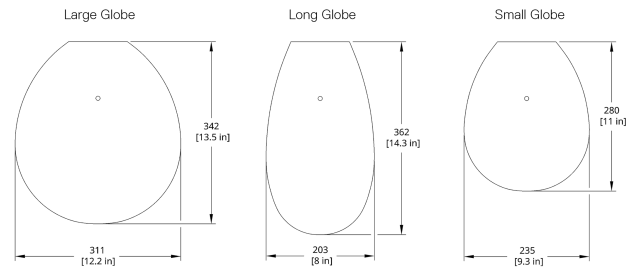

MATERIALS

Frosted glass globes, aluminum

COLLECTION NOTES

Gala globe dimensions: Large Globe 12 x 13 x 7.5 in | Long Globe 8 x 14 x 6 in | Small Globe 9 x 11 x 6 in. Gala globes are hand blown and can vary in size.

PRODUCT DIMENSIONS

42 L x 6 W x 17 in H

PRODUCT WEIGHT

19 lbs / 8.6 kg

GC-42-30G Gala 42" Chandelier Dimension

*Size of the globes may vary

Gala Globes Dimension

*Size of the globes may vary