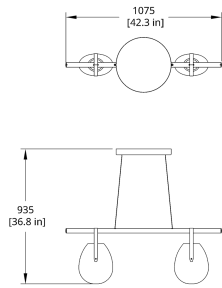

PERFORMANCE

Delivered Lumens Est. 860 lm
 Power Consumption 18W
 90 CRI

CERTIFICATION

UL Listed
 UL Listed to Canadian safety standards.
 Suitable for Damp Locations

SUSPENSION

Black or white 15" round flat canopy
 Standard 120" cable
 Recommended Hang Height 114"
 Minimum Hang Height 12"
 Cable extension available (up to 200")
 Field trimmable

MATERIALS

Frosted glass globes, aluminum

COLLECTION NOTES

Gala globe dimensions: Large Globe 12 x 13 x 7.5 in | Long Globe 8 x 14 x 6 in | Small Globe 9 x 11 x 6 in. Gala globes are hand blown and can vary in size.

PRODUCT DIMENSIONS

42 L x 6 W x 17 in H

PRODUCT WEIGHT

19 lbs / 8.6 kg

GC-42-30G Gala 42" Chandelier Dimension

*Size of the globes may vary

Gala Globes Dimension

*Size of the globes may vary