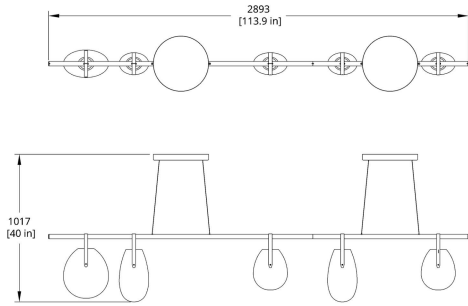

PERFORMANCE

Delivered Lumens Est. 1720 lm
 Power Consumption 42W
 90 CRI

CERTIFICATION

UL Listed
 UL Listed to Canadian safety standards.
 Suitable for Damp Locations

SUSPENSION

Black or white 15" round flat canopy
 Standard 120" cable
 Recommended Hang Height 114"
 Minimum Hang Height 12"
 Cable extension available (up to 200")
 Field trimmable

CANOPY COLOR

Black	CPYB
White	CPYW

DRAWINGS

GC-114-10G Gala 114" Chandelier Dimension

*Size of the globes may vary

Gala 114"

Chandeliers

YOUR PRODUCT CODE

MATERIALS

Frosted glass globes, aluminum

COLLECTION NOTES

Gala globe dimensions: Large Globe 12 x 13 x 7.5 in | Long Globe 8 x 14 x 6 in | Small Globe 9 x 11 x 6 in. Gala globes are hand blown and can vary in size. Please note, each length of the Gala cross must be paired with its unique driver, as indicated within the installation instructions. The allowed power output is different for each length.

PRODUCT DIMENSIONS

114 L x 6 W x 17 in H

PRODUCT WEIGHT

38 lbs / 17.2 kg

GC-114-20G Gala 114" Chandelier Dimension

*Size of the globes may vary

GC-114-30G Gala 114" Chandelier Dimension

*Size of the globes may vary