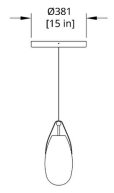

PERFORMANCE

Delivered Lumens Est. 1720 lm
 Power Consumption 42W
 90 CRI

CERTIFICATION

UL Listed
 UL Listed to Canadian safety standards.
 Suitable for Damp Locations

SUSPENSION

Black or white 15" round flat canopy
 Standard 120" cable
 Recommended Hang Height 114"
 Minimum Hang Height 12"
 Cable extension available (up to 200")
 Field trimmable

MATERIALS

Frosted glass globes, aluminum

COLLECTION NOTES

Gala globe dimensions: Large Globe 12 x 13 x 7.5 in | Long Globe 8 x 14 x 6 in | Small Globe 9 x 11 x 6 in. Gala globes are hand blown and can vary in size. Please note, each length of the Gala cross must be paired with its unique driver, as indicated within the installation instructions. The allowed power output is different for each length.

PRODUCT DIMENSIONS

114 L x 6 W x 17 in H

PRODUCT WEIGHT

38 lbs / 17.2 kg

GC-114-20G Gala 114" Chandelier Dimension

*Size of the globes may vary

GC-114-30G Gala 114" Chandelier Dimension

*Size of the globes may vary

Gala Globes Dimension

*Size of the globes may vary