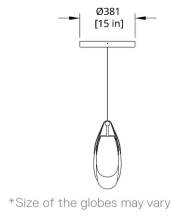

PERFORMANCE

Delivered Lumens Est. 1720 lm
 Power Consumption 42W
 90 CRI

CERTIFICATION

UL Listed
 UL Listed to Canadian safety standards.
 Suitable for Damp Locations

SUSPENSION

Black or white 15" round flat canopy
 Standard 120" cable
 Recommended Hang Height 114"
 Minimum Hang Height 12"
 Cable extension available (up to 200")
 Field trimmable

MATERIALS

Frosted glass globes, aluminum

COLLECTION NOTES

Gala globe dimensions: Large Globe 12 x 13 x 7.5 in | Long Globe 8 x 14 x 6 in | Small Globe 9 x 11 x 6 in. Gala globes are hand blown and can vary in size. Please note, each length of the Gala cross must be paired with its unique driver, as indicated within the installation instructions. The allowed power output is different for each length.

PRODUCT DIMENSIONS

114 L x 6 W x 17 in H

PRODUCT WEIGHT

38 lbs / 17.2 kg

GC-114-20G Gala 114" Chandelier Dimension

*Size of the globes may vary

GC-114-30G Gala 114" Chandelier Dimension

*Size of the globes may vary