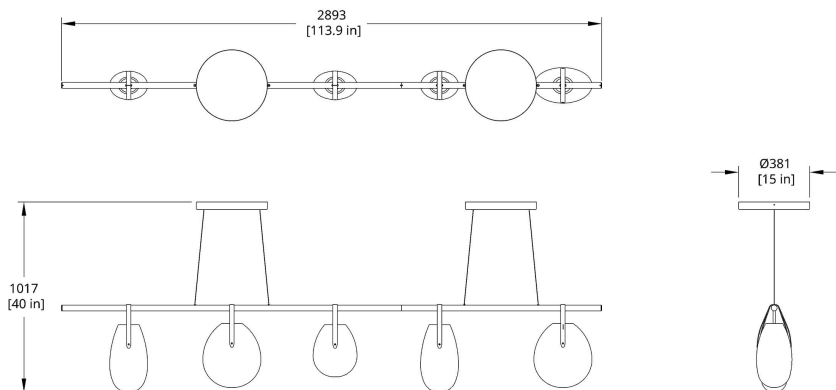

PERFORMANCE

Delivered Lumens Est. 1720 lm
 Power Consumption 42W
 90 CRI

CERTIFICATION

UL Listed
 UL Listed to Canadian safety standards.
 Suitable for Damp Locations

SUSPENSION

Black or white 15" round flat canopy
 Standard 120" cable
 Recommended Hang Height 114"
 Minimum Hang Height 12"
 Cable extension available (up to 200")
 Field trimmable

CANOPY COLOR

Black	CPYB
White	CPYW

DRAWINGS

GC-114-10G Gala 114" Chandelier Dimension

*Size of the globes may vary

Gala 114"

Chandeliers

YOUR PRODUCT CODE

MATERIALS

Frosted glass globes, aluminum

COLLECTION NOTES

Gala globe dimensions: Large Globe 12 x 13 x 7.5 in | Long Globe 8 x 14 x 6 in | Small Globe 9 x 11 x 6 in. Gala globes are hand blown and can vary in size. Please note, each length of the Gala cross must be paired with its unique driver, as indicated within the installation instructions. The allowed power output is different for each length.

PRODUCT DIMENSIONS

114 L x 6 W x 17 in H

PRODUCT WEIGHT

38 lbs / 17.2 kg

GC-114-20G Gala 114" Chandelier Dimension

*Size of the globes may vary

GC-114-30G Gala 114" Chandelier Dimension

*Size of the globes may vary