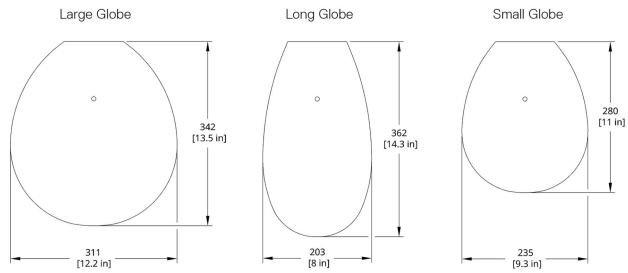

MATERIALS

Frosted glass globes, aluminum

COLLECTION NOTES

Gala globe dimensions: Large Globe 12 x 13 x 7.5 in | Long Globe 8 x 14 x 6 in | Small Globe 9 x 11 x 6 in. Gala globes are hand blown and can vary in size. Please note, each length of the Gala cross must be paired with its unique driver, as indicated within the installation instructions. The allowed power output is different for each length.

PRODUCT DIMENSIONS

114 L x 6 W x 17 in H

PRODUCT WEIGHT

38 lbs / 17.2 kg

GC-114-20G Gala 114" Chandelier Dimension

*Size of the globes may vary

GC-114-30G Gala 114" Chandelier Dimension

*Size of the globes may vary

Gala Globes Dimension

*Size of the globes may vary