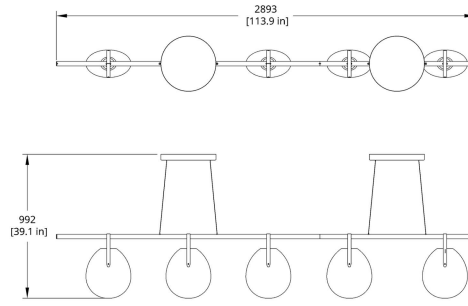

PERFORMANCE

Delivered Lumens Est. 1720 lm
 Power Consumption 42W
 90 CRI

CERTIFICATION

UL Listed
 UL Listed to Canadian safety standards.
 Suitable for Damp Locations

SUSPENSION

Black or white 15" round flat canopy
 Standard 120" cable
 Recommended Hang Height 114"
 Minimum Hang Height 12"
 Cable extension available (up to 200")
 Field trimmable

MATERIALS

Frosted glass globes, aluminum

COLLECTION NOTES

Gala globe dimensions: Large Globe 12 x 13 x 7.5 in | Long Globe 8 x 14 x 6 in | Small Globe 9 x 11 x 6 in. Gala globes are hand blown and can vary in size. Please note, each length of the Gala cross must be paired with its unique driver, as indicated within the installation instructions. The allowed power output is different for each length.

PRODUCT DIMENSIONS

114 L x 6 W x 17 in H

PRODUCT WEIGHT

38 lbs / 17.2 kg

GC-114-20G Gala 114" Chandelier Dimension

*Size of the globes may vary

GC-114-30G Gala 114" Chandelier Dimension

*Size of the globes may vary

Gala Globes Dimension

*Size of the globes may vary