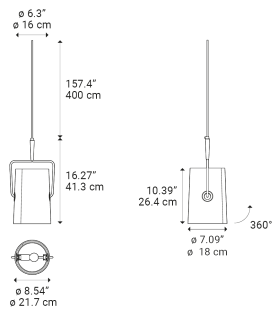

Fork small

Light source

LED E14
 1 max 15 W
 (W / L Max 90 mm)

Structure: Metal

-  Ivory
-  Ivory
-  Anthracite
-  Anthracite

Diffuser: Cotton-linen

-  Ivory
-  Gray
-  Ivory
-  Gray

Code