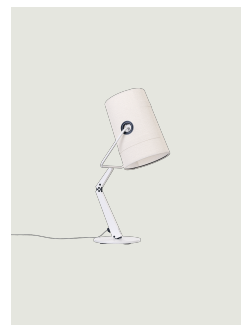

Fork

Model Fork small

Just like when you turn on a lamp inside a camping tent, the light inside the diffuser highlights the patchwork structure and enhances the texture of the canvas with visible stitching as in jeans.

The linen cotton diffuser, available in ivory and gray, creates a warm and soft lighting effect. 360° adjustable thanks to the gunmetal colored brass eyelets in strong material contrast with the softness of the fabric, the diffuser allows the light beam to be directed at will.

Fork small

Light source

LED E14
1 max 15 W
(W / L Max 90 mm)

Structure: Metal

- Ivory
- Ivory
- Anthracite
- Anthracite

Diffuser: Cotton-linen

- Ivory
- Gray
- Ivory
- Gray

Code

- 50510 5400
- 50510 2600
- 50510 5300
- 50510 2500

Net weight: 0.80 kg

Parcels: 2

CE

IP20

Energy Saving

DIM

EAC

Options of Fork

Fork