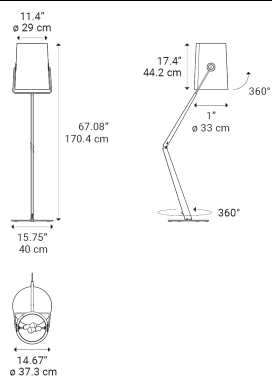

#### Light source

LED E27  
 2 max 25 W  
 (Max Ø 65 mm)