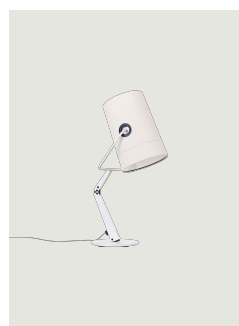

### Model Fork

Just like when you turn on a lamp inside a camping tent, the light inside the diffuser highlights the patchwork structure and enhances the texture of the canvas with visible stitching as in jeans.

The linen cotton diffuser, available in ivory and gray, creates a warm and soft lighting effect. 360° adjustable thanks to the gunmetal colored brass eyelets in strong material contrast with the softness of the fabric, the diffuser allows the light beam to be directed at will.

### Options of Fork

Fork small

Fork Large

Fork