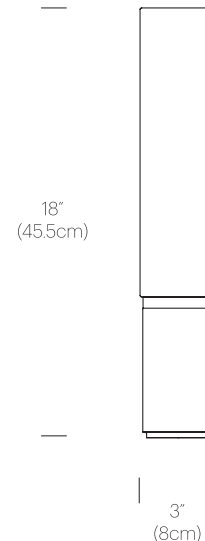

Cable length: 6' (182cm)

Color Rendition Index: 90 CRI

CERTIFICATIONS

UL listed components

FINISHES

ALUMINUM BASE

FROSTED WHITE/
SILVER

FROSTED WHITE/
BRASS

FROSTED WHITE/
BLACK

DIMENSIONS

ELISE 18

PRODUCT CODES

Elise 18 (Black):	ELIS 18 BLK
Elise 18 (Brass):	ELIS 18 BRA
Elise 18 (Silver):	ELIS 18 SLV

PACKAGING WEIGHT AND DIMENSIONS

Elise 18:	3.3LBS	18.5" X 5" X 4"
	1.5KGS	47cm X 13cm X 10cm