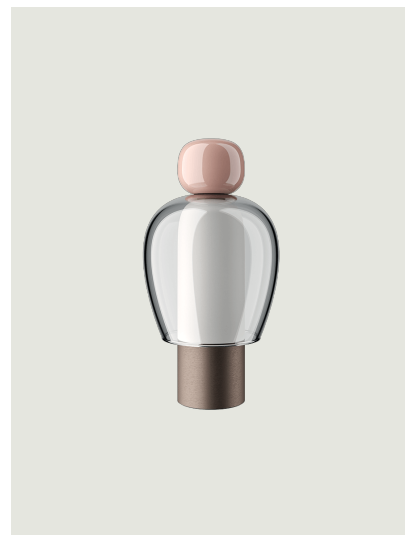

Easy Peasy,
Design by Luca Nichetto

Model Easy Peasy Flamingo

With a strong personality and a sculptural form reminiscing the shape of bells, Easy Peasy is a set of portable and rechargeable table lamps, consisting of two rounded elements, a body and a knob. Made of blown glass, *Easy Peasy* allows for personal customisation of the living spaces. Its portability, different shapes and colours, and the *dim-to-warm* functionality of its light source allow users to connect, play and interact with the variable configuration options.

Easy Peasy Flamingo	Light source	Knob: Technopolymer	Shade: Blown glass	Base : Metal	Code
 	Dim-to-Warm from 2200 K to 2700 K 5 W 380 lm 2000 mA Battery CRI 90 MacAdam 3-Step	Pink	Grey	Brushed Bronze	17081 6226

Net weight: 0.85 kg

Parcels: 1

CE

IP20

Energy Saving

Dim-to-Warm

ERC

Energy efficiency class