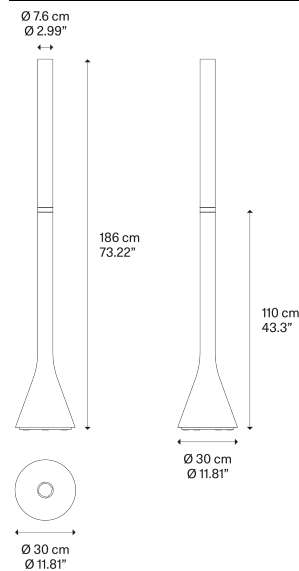

Croma,
Design by Luca Nichetto

Model Croma

Taking its name from the Italian word for a 'quaver' or 'eighth', the floor lamp Croma reflects the dynamism of the musical note in its slender frame. In contrast to the classic floor lamp, which typically opens out at the top, Luca Nichetto turned the frame on its head to create a revolutionary product. Immediate in its function, elegant in the four available finishes, Croma's powerful light output and dim-to-warm function make it suitable for a variety of environments.

Croma

Light source

LED
Dim-to-warm
from 2200 K
to 3200 K
42 W
5600 lm
220–240 V
CRI 90
MacAdam 3–Step

Dim-to-warm
20% ? 2200 K – 1400 lm
40% ? 2600 K – 2400 lm
60% ? 2850 K – 3550 lm
80% ? 3000 K – 4600 lm
100% ? 3200 K – 5600 lm

LED included

Structure: Metal

	Code
Matte White – 9010	17270 1000
Matte Black – 9005	17270 2000
Bronze	17270 3400
Green	17270 7000

Net weight: 15.00 kg

Parcels: 1

IP20

Energy Saving

Dim-to-Warm