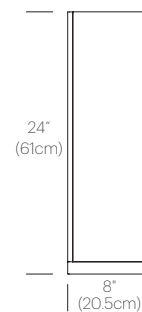

SPECIFICATIONS

Voltage: 120V or 240V

Cable length: 6' (182cm)

CERTIFICATIONS

UL listed components

FINISHES

CLEAR/
WHITE

DIMENSIONS

CORTINA 24

PRODUCT CODES

Cortina 24: CORT 24

PACKAGING WEIGHT AND DIMENSIONS

Cortina 24:	14LBS	13.5" X 10" X 4.5"
	6.4KGS	34cm X 25cm X 11cm

NOTES

Floor mounting solutions available upon request

Custom requests can be considered on volume orders