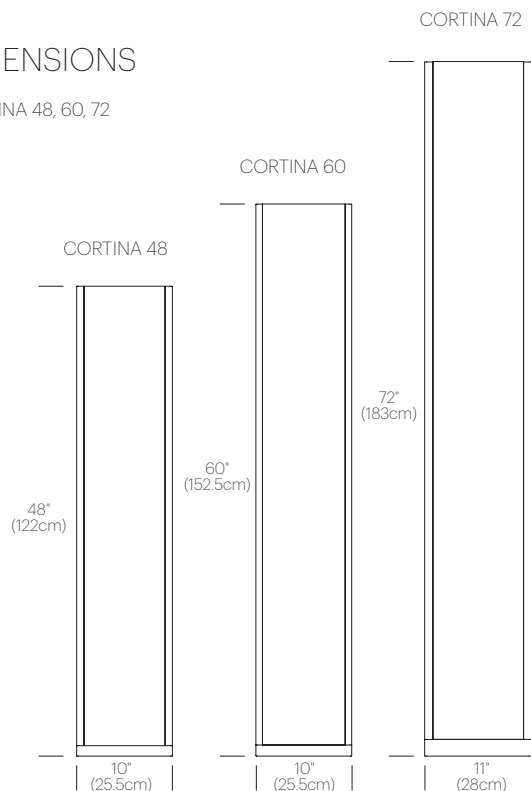

SPECIFICATIONS

Voltage: 120V or 240V

Cable length: 6' (182cm)

CERTIFICATIONS

UL listed components

FINISHES

CLEAR/
WHITE

DIMENSIONS

CORTINA 48, 60, 72

PRODUCT CODES

Cortina 48:	CORT 48
Cortina 60:	CORT 60
Cortina 72:	CORT 72

PACKAGING WEIGHT AND DIMENSIONS

Cortina 48:	24.6LBS	58" X 13" X 6.5"
	11.2KGS	147cm X 33cm X 17cm
Cortina 60:	25LBS	68" X 3" X 6.5"
	11.3KGS	173cm X 8cm X 17cm
Cortina 72:	44LBS	82.5" X 14" X 7.5"
	20KGS	210cm X 36cm X 19cm