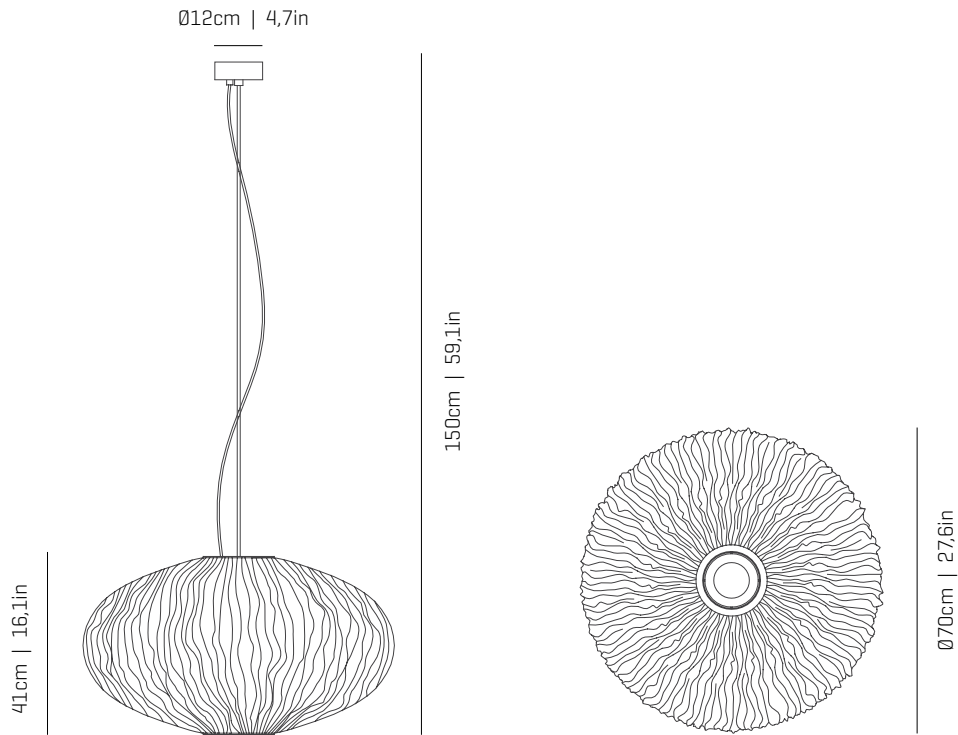

a

emotional light

coral collection

ref. COAU04G

MATERIALS & COMPONENTS | MATERIALES & COMPONENTES

LAMP SHADE | TULIPA

Painted stainless steel | One color to choose
Acero inoxidable pintado | Un color a elegir

BL

BE

G

T

CUSTOM
COLOR

Stainless steel | Acero inoxidable

CANOPY AND CABLE | FLORÓN Y CABLE

Steel gloss nickel-plated
Acero níquel-satinado

Transparent or black cable
Cable transparente o negro

Standard: 150cm | 59,1in
Length/largo customizable
120V: 200cm | 78,7in

RECOMMENDED BULBS

BOMBILLAS RECOMENDADAS

230V - 50Hz

- E27 LED Vintage - Max. 4x12 W
- E27 LED Standard - Max. 4x12 W

120V - 60Hz

- E26 LED- Max. 4x12 W

OTHER DATA | OTROS DATOS

NET WEIGHT | PESO NETO

4,5kg | 9,9lb

PACKAGING | EMBALAJE

71x71x42cm | 28x 28x 16,5in
7,2kg | 15,9lb

ELECTRICAL FEATURES