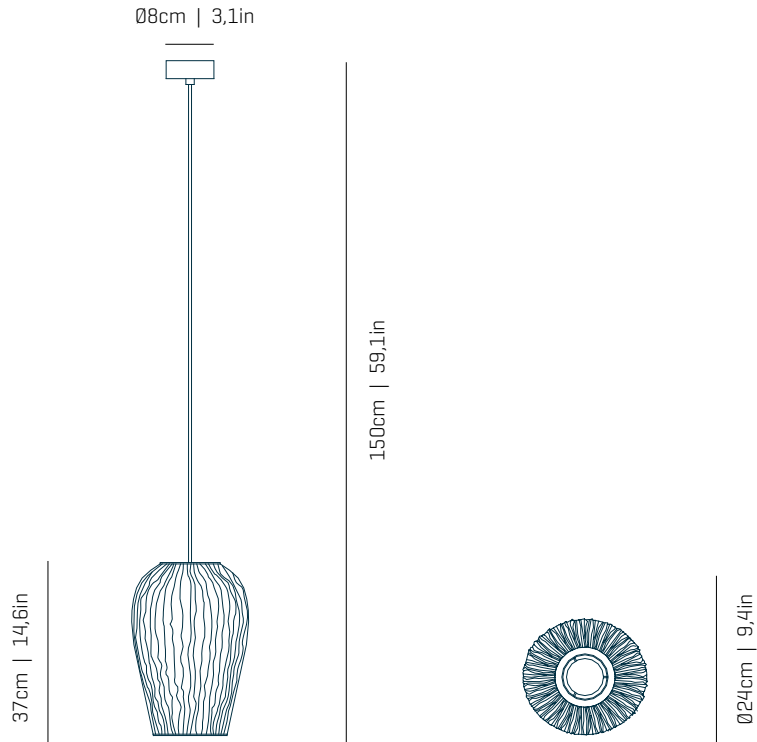

a

emotional light

coral collection

ref. COGA04

MATERIALS & COMPONENTS | MATERIALES & COMPONENTES

LAMP SHADE | TULIPA

Painted stainless steel | One color to choose
Acero inoxidable pintado | Un color a elegir

BL

BE

G

T

CUSTOM
COLOR

Stainless steel | Acero inoxidable

CANOPY AND CABLE

FLORÓN Y CABLE

Steel gloss nickel-plated
Acero níquel-satinado

Transparent or black cable
Cable transparente o negro

Standard: 150cm | 59,1in
Length/largo customizable
120V: 200cm | 78,7in

RECOMMENDED BULBS

BOMBILLAS RECOMENDADAS

230V - 50Hz

- E27 LED Vintage - Max. 1x12 W
- E27 LED Standard - Max. 1x12 W

120V - 60Hz

- E26 LED - Max. 1x12 W

OTHER DATA | OTROS DATOS

NET WEIGHT

PESO NETO
1,2kg | 2,6lb

PACKAGING