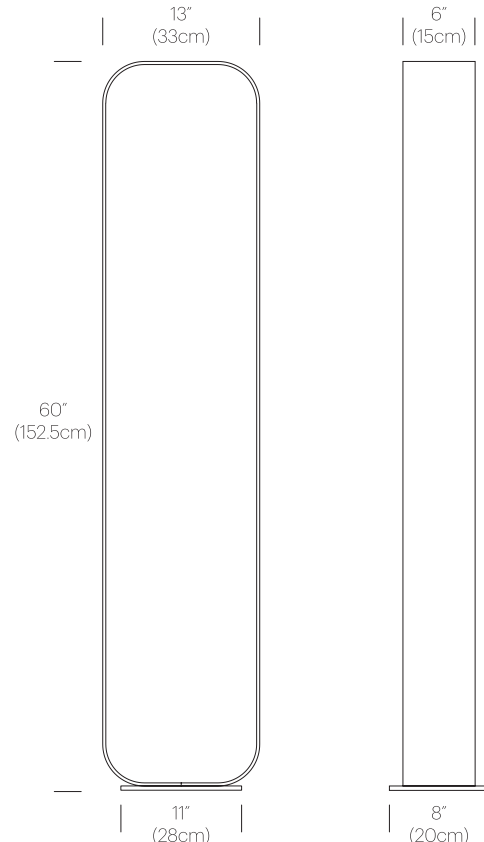

SPECIFICATIONS

Voltage: 120-240V 50-60Hz

Power Consumption: 21.5W MAX

Color temperature: 3000K

Luminosity: 1800 Lumens

Luminaire efficacy: 84 Lumens/Watt

Color Rendition Index: 90+ CRI

50K hour lifespan

Cable length: 9' (274cm)

Global multi-plug adapter available

Patent number: D774,239

CERTIFICATIONS

FINISHES

WHITE/
WHITE OAK

WHITE/
WALNUT

WHITE/
PEARL

GRAPHITE/
WHITE OAK

GRAPHITE/
WALNUT

GRAPHITE/
COAL

DIMENSIONS

FLOOR

PRODUCT CODES

Contour Floor White/White Oak):	CONT FLR WHIT/OAK
Contour Floor White/Walnut):	CONT FLR WHIT/WAL
Contour Floor White/Pearl):	CONT FLR WHIT/PEARL
Contour Floor Graphite/White Oak):	CONT FLR GPT/OAK
Contour Floor Graphite/Walnut):	CONT FLR GPT/WAL
Contour Floor Graphite/Coal):	CONT FLR GPT/COAL

PACKAGING WEIGHT AND DIMENSIONS

CONTOUR FLOOR: 30LBS	60" X 13" X 6"
14KGS	152.5cm X 13cm X 15cm

NOTES

Custom requests can be considered on volume orders