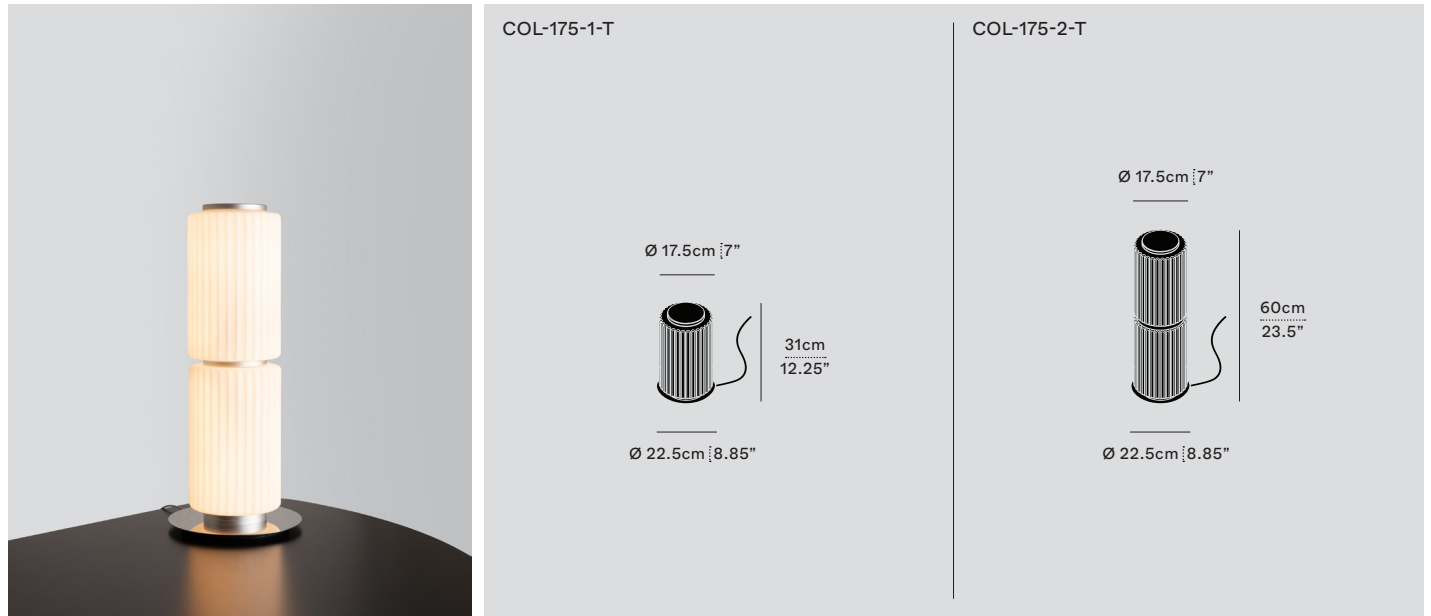

COLUMN 175 — T

A—N—D

TABLE

Designed by Lukas Peet

2023

COL-175-2-T-IVO-120

A-N-D.COM

TYPE

Table

DIMENSIONS

1: Ø 22.5cm x 31cm / Ø 8.85" x 12.25"
2: Ø 22.5cm x 60cm / Ø 8.85" x 23.5"

3D MODELS ON A-N-D.COM

REVIT, IES, DWG, 3DS, Rhino, Sketchup

CERTIFICATIONS

Application: dry indoor location only

TECHNICAL INFORMATION

Input Voltage

110–120V, 220–240V

Lamping

12W 24V DC LED (PER UNIT)
CRI 90+, 50,000 hours

Controls

Hand dimmer switch included

DIM TO WARM

Warm / DIM -   Bright / DIM +

MANUFACTURED

Canada

MATERIALS

Glass, Aluminum, Steel