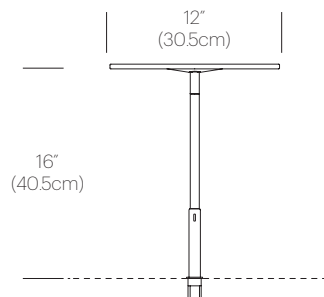

Circa Table :	8.45LBS	15" X 14" X 4"
	3.8KGS	38cm X 36cm X 10cm

NOTES

Custom requests can be considered on volume orders

FINISHES

WHITE

GRAPHITE

DIMENSIONS

CIRCA TABLE

CIRCA GROMMET

SURFACE MOUNT AVAILABLE FOR
118" (3cm), 2" (5cm) AND 3" (7.5cm)
WORKSURFACES