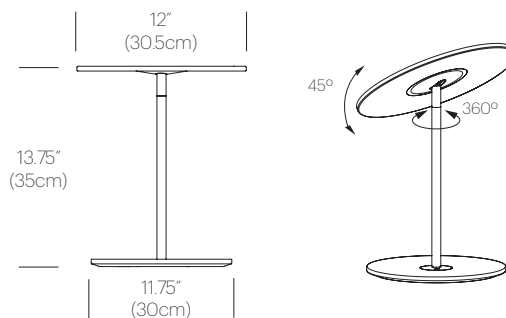

Circa Table :	8.45LBS	15" X 14" X 4"
	3.8KGS	38cm X 36cm X 10cm

NOTES

Custom requests can be considered on volume orders

FINISHES

WHITE

GRAPHITE

DIMENSIONS

CIRCA TABLE

CIRCA GROMMET

SURFACE MOUNT AVAILABLE FOR
118" (3cm), 2" (5cm) AND 3" (7.5cm)
WORKSURFACES