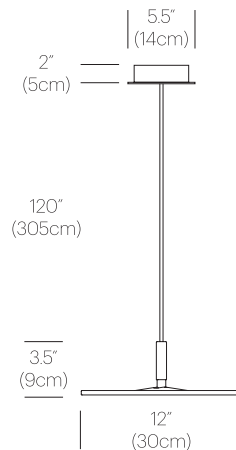

SPECIFICATIONS

Voltage: 120 or 240V 50-60Hz
Power Consumption: 10.5W
Color temperature: 2700K
Luminosity: 12"(555Lm), 16"(740 Lm)
Luminaire efficacy: 53 Lumens/Watt (12),
70 Lumens/Watt (16)
Color Rendition Index: 90 CRI
Title 20 compliant
50K hour lifespan
Cable length: 10' (305cm) (Field Cuttable)

Circa Pendant 12:	5.75LBS	15" X 14" X 4"
	2.6KGS	38cm X 36cm X 10cm
Circa Pendant 16 :	9.05LBS	18.5" X 18" X 4"
	4.1KGS	47cm X 46cm X 10cm

NOTES

Custom requests can be considered on volume orders

FINISHES

WHITE

GRAPHITE

DIMENSIONS

CIRCA PENDANT 12

CIRCA PENDANT 16