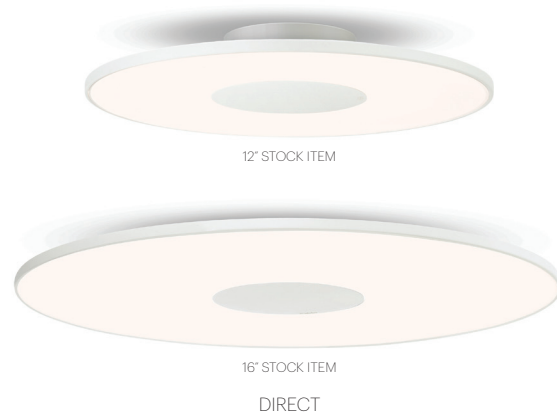

CIRCA FLUSH

DESCRIPTION

Circa's revolutionary flat-panel LED light source combines seamless movement with warm and balanced illumination. Circa is available in a wide range of models to satisfy all residential, office and hospitality applications.

FIXTURE TYPE

Wall/Ceiling

LIGHT SOURCE

LED Flat-Panel

LIGHT CONTROL

Hard wired, dimmable
Compatible with TRIAC and ELV dimmers
0-10V dimming available upon request
Dali compatibility upon request

FEATURES

Ships flat-packed

SPECIFICATIONS

Voltage: 120 or 240V 50/60Hz
277V 50/60Hz available upon request
Power Consumption: 10.5W
Color temperature: 2700K
Luminosity: 12"(555Lm), 16"(740 Lm)
Luminaire efficacy: 53 Lumens/Watt (12),
70 Lumens/Watt (16)
Color Rendition Index: 90 CRI
Title 20 compliant
ADA compliant
50K hour lifespan

CERTIFICATIONS

FINISHES

DIMENSIONS

CIRCA FLUSH 12

CIRCA FLUSH 16