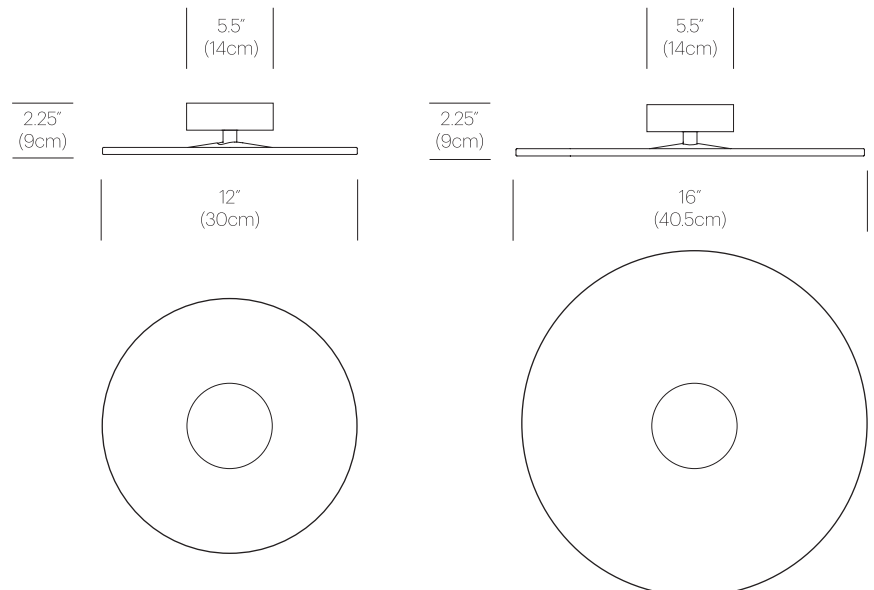

CERTIFICATIONS

FINISHES

DIMENSIONS

CIRCA FLUSH 12

CIRCA FLUSH 16

PRODUCT CODES

Circa Flush Direct 12 Graphite:	Special order only
Circa Flush Direct 12 White:	CIRC FSH 12 WHT
Circa Flush Direct 16 Graphite:	Special order only
Circa Flush Direct 16 White:	CIRC FSH 16 WHT
Circa Flush Indirect 12 Graphite:	Special order only
Circa Flush Indirect 12 White:	Special order only
Circa Flush Indirect 16 Graphite:	Special order only
Circa Flush Indirect 16 White:	Special order only

PACKAGING WEIGHT AND DIMENSIONS

Circa Flush 12:	5.75LBS	15" X 14" X 4"
	2.6KGS	38cm X 36cm X 10cm
Circa Flush 16 :	9.05LBS	18.5" X 18" X 4"
	4.1KGS	47cm X 46cm X 10cm

NOTES

Custom requests can be considered on volume orders