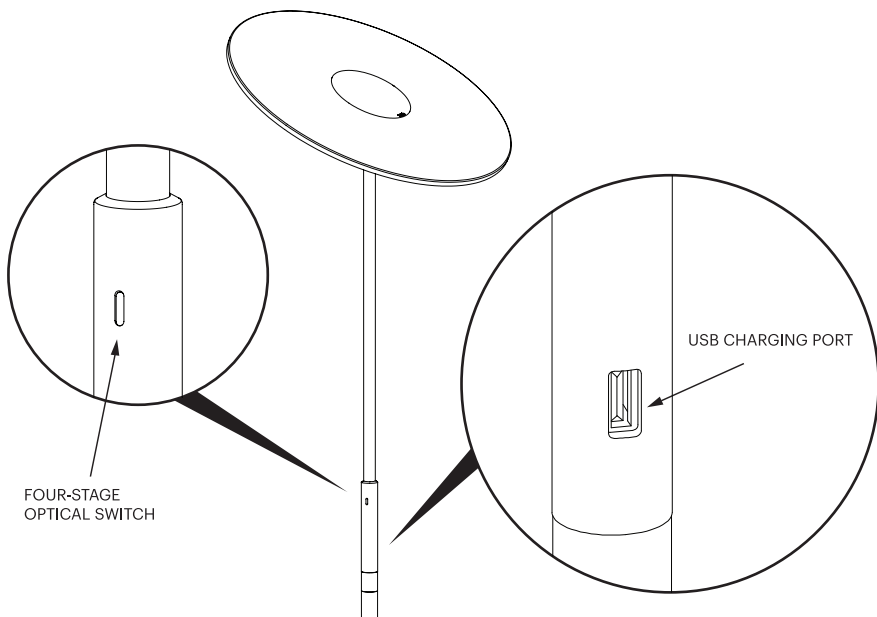

1. SCREW LOWER STEM INTO BASE AS SHOWN
2. SCREW UPPER STEM INTO LOWER STEM AS SHOWN
3. "CLICK" LAMP HEAD INTO POSITION

OPTIONAL ACCESSORY

PEDESTAL FOR MOBILE DEVICES
SOLD SEPARATELY (SEE PEDESTAL
ASSEMBLY INSTRUCTIONS)

Pablo®

CIRCA FLOOR

ADJUSTMENT

A. N AMERICA B. UK C. EU D. AU

NOTE: CONTACT MANUFACTURER FOR ADDITIONAL PLUG TYPE REQUIREMENTS.

Pablo®

CIRCA FLOOR

CIRCA FLOOR SWITCH AND USB CHARGING