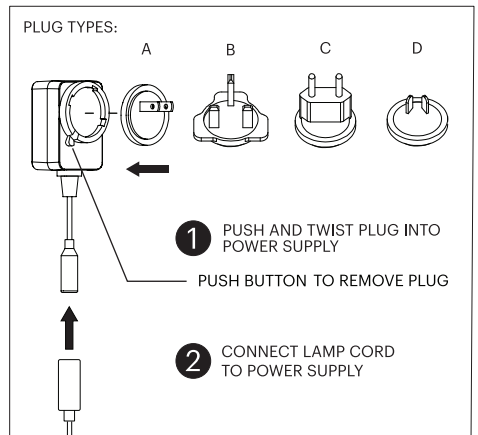

Pablo®

CIRCA FLOOR

ADJUSTMENT

A. N AMERICA B. UK C. EU D. AU

NOTE: CONTACT MANUFACTURER FOR ADDITIONAL PLUG TYPE REQUIREMENTS.