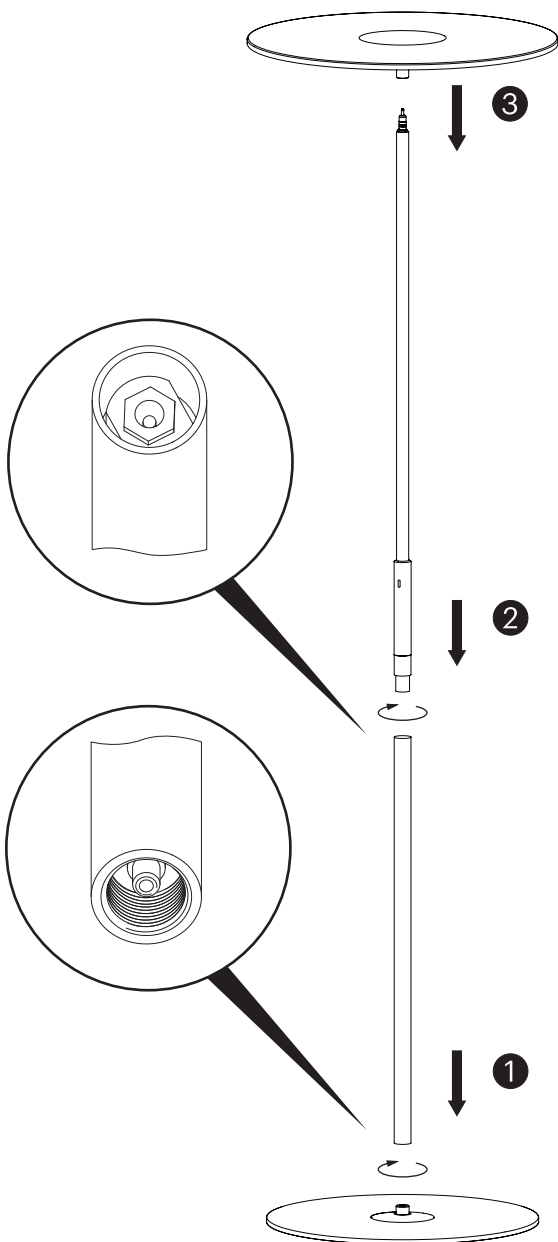

Pablo®

CIRCA FLOOR

ASSEMBLY & INSTALLATION INSTRUCTIONS

INFO@PABLODESIGNS.COM
888 MARIN STREET
SAN FRANCISCO, CA
94124

PABLODESIGNS.COM

Pablo®

CIRCA FLOOR

ASSEMBLY

1. SCREW LOWER STEM INTO BASE AS SHOWN
2. SCREW UPPER STEM INTO LOWER STEM AS SHOWN
3. "CLICK" LAMP HEAD INTO POSITION

OPTIONAL ACCESSORY

PEDESTAL FOR MOBILE DEVICES
SOLD SEPARATELY (SEE PEDESTAL
ASSEMBLY INSTRUCTIONS)

Pablo®

CIRCA FLOOR

ADJUSTMENT

A. N AMERICA B. UK C. EU D. AU

NOTE: CONTACT MANUFACTURER FOR ADDITIONAL PLUG TYPE REQUIREMENTS.

Pablo®

CIRCA FLOOR

CIRCA FLOOR SWITCH AND USB CHARGING