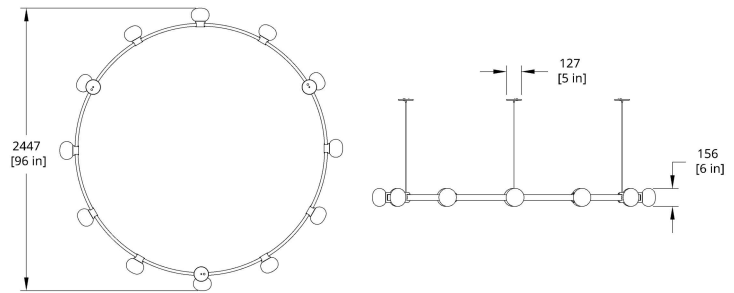

**SUSPENSION**

White 5" round flat canopy. 6 head configurations have 1 canopy, 12 head configurations have 3 canopies (Contact your sales rep for more info)  
 Standard 72" cable and white power cord  
 Standard Hang Height 66"  
 Minimum Hang Height 6"  
 Cord/cable extension available (up to 150")  
 Field trimmable

**MATERIALS**

Steel frame with satin opal globes

**PRODUCT DIMENSIONS**

96 in dia x 6 in H

**GLOBE**

6 Globes	6
12 Globes	12

**PRIMARY FINISH COLOR**

Matte White	PC20
Glacier	PC22
Cream White	PC24
Silk Grey	PC25
Ochre Yellow	PC26
Matte Black	PC30
Breccia	PC31
Glimmer	PC32
Blue Gloss	PC36
Army Green	PC37
Brown Gold	PC40
Putty	PC41
Vermilion	PC42
Vert Clair	PC43
Buff	PC44
Dark Blue	PC46
Fire Red	PC48
Chalk Pink	PC60
Luster	PC93
Custom Powder Coated	PCXX
Mottled Brass	PF11
Satin Nickel	PF12
Polished Chrome	PF13
Polished Copper	PF14
Warm Bronze	PF15
Polished Black Nickel	PF16
Satin Brass	PF17

**DRAWINGS**

C8-12 Cinema Chandelier Dimension

C8-6 Cinema Chandelier Dimension