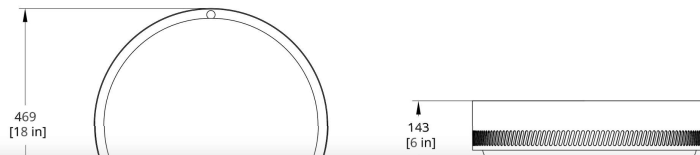

DRAWINGS

CTF-18 Centro Flush Mount Dimension

Centro Flush Mount

Ceiling Flush Mounts

YOUR PRODUCT CODE

CTFM- - - - -

DESCRIPTION

Centro, a sleek, circular fixture for both flushmount and pendant installation. With its slim profile and light-diffusing perforated edge, Centro possesses a subtle sophistication other fixtures don't.

Materials: powder coated steel, acrylic diffuser

Product Dimensions: 18 in dia x 6 in H

Product Weight: 4.6 kg

We value your privacy

We use cookies to enhance your browsing experience, serve personalised ads or content, and analyse our traffic. By clicking "Accept All", you consent to our use of cookies. [Cookie Policy](#)