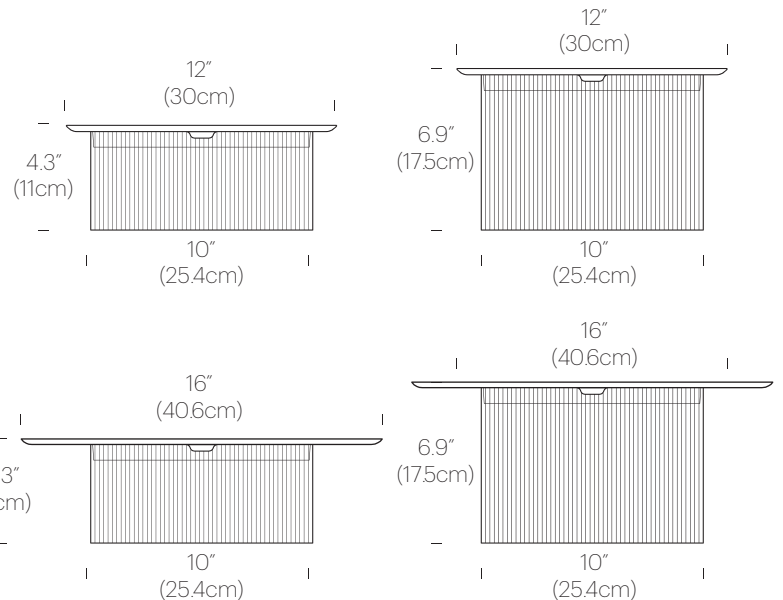

BLACK

DIMENSIONS

CAROUSEL TABLE SMALL & LARGE

PRODUCT CODES (ENTER TRAY SIZE IN BLANK SPACE)

Carousel Table Small (Black/Bronze):	CARO SML BRZ 12 BLK
Carousel Table Small (Black/Clear):	CARO SML CLR 12 BLK
Carousel Table Small (White/Bronze):	CARO SML BRZ 12 WHT
Carousel Table Small (White/Clear):	CARO SML CLR 12 WHT
Carousel Table Small (Terracotta/Bronze):	CARO SML BRZ 12 TER
Carousel Table Small (Terracotta/Clear):	CARO SML CLR 12 TER
Carousel Table Large (Black/Bronze):	CARO LRG BRZ 12 BLK
Carousel Table Large (Black/Clear):	CARO LRG CLR 12 BLK
Carousel Table Large (White/Bronze):	CARO LRG BRZ 12 WHT
Carousel Table Large (White/Clear):	CARO LRG CLR 12 WHT
Carousel Table Large (Terracotta/Bronze):	CARO LRG BRZ 12 TER
Carousel Table Large (Terracotta/Clear):	CARO LRG CLR 12 TER

PACKAGING WEIGHTS AND DIMENSIONS

Carousel Table SM:	1LBS	11" X 11" X 5.5"
(Base)	.45KG	28cm X 28cm X 14cm
Carousel Table:	2LBS	13" X 13" X 1.5"
(12" Tray and Module)	.9KG	33cm X 33cm X 3.8cm
Carousel Table LG:	1.5LBS	6" X 6" X 15.75"
(Base)	7KG	15cm X 15cm X 40cm
Carousel Table:	5LBS	17" X 17" X 1.5"
(16" Tray and Module)	2.25KG	43cm X 43cm X 4cm