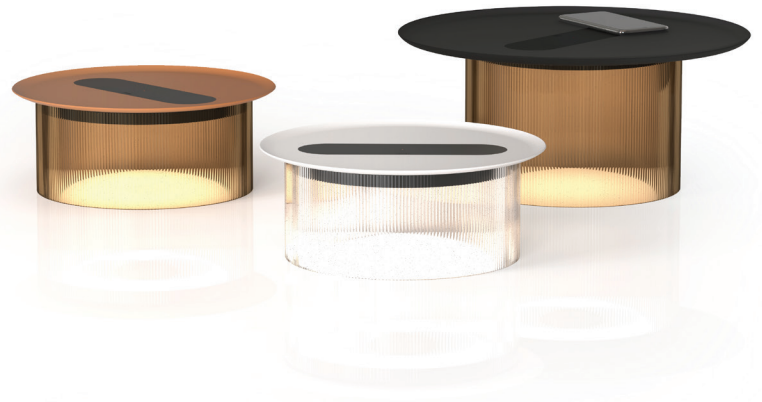

CAROUSEL TABLE

DESCRIPTION

Carousel blurs the line between ambiance and utility combining a low setting wireless charging tray surface for your mobile devices with warm, glare-free illumination. It's low profile LED light module is discreetly concealed below its mating tray and suspended atop a transparent fluted acrylic cylinder diffuser that radiates mesmerizing light patterns onto the table surface below. Perfectly suited for desktop or bedside use, Carousel embodies a uniquely hybrid perspective on what a personal light can be. The base diffuser is offered in both clear and bronze tint and can be paired with a spun steel tray in White, Terracotta, and Black.

FIXTURE TYPE

Table

LIGHT SOURCE

Flat Panel LED

LIGHT CONTROL

Capacitive touch switch (3-stage dimming 100/40/10%)

FEATURES

Wireless charging w/ indicator light (2)
USB-C charging port

SPECIFICATIONS

Voltage: 120-240V 50/60Hz
Power Consumption: 7W
Color Temperature: 2700-2200K
Luminosity: 425 Lumens
Luminaire Efficacy: 61 Lumens/Watt
Color Rendition Index: 90 CRI
Cable length: 6' (183cm)

CERTIFICATIONS

FINISHES

DIFFUSER

TRAY