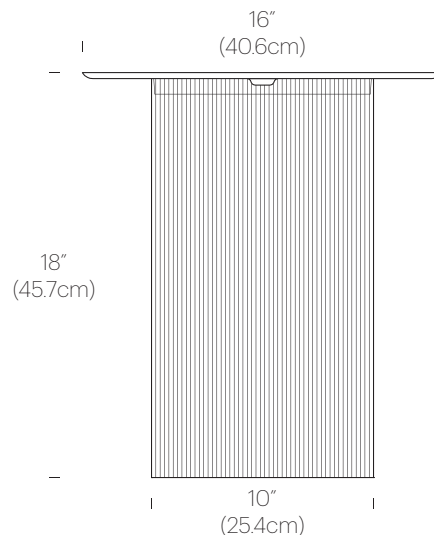

DIMENSIONS

CAROUSEL FLOOR

PRODUCT CODES

Carousel Floor (Black/Bronze):	CARO FLR BRZ 16 BLK
Carousel Floor (Black/Clear):	CARO FLR CLR 16 BLK
Carousel Floor (White/Bronze):	CARO FLR BRZ 16 WHT
Carousel Floor (White/Clear):	CARO FLR CLR 16 WHT
Carousel Floor (Terracotta/Bronze):	CARO FLR BRZ 16 TER
Carousel Floor (Terracotta/Clear):	CARO FLR CLR 16 TER

PACKAGING WEIGHTS AND DIMENSIONS

Carousel Floor:	3.5LBS	17" X 17" X 20"
(Base)	1.6KG	43cm X 43cm X 51cm

NOTES

Custom requests can be considered on volume orders