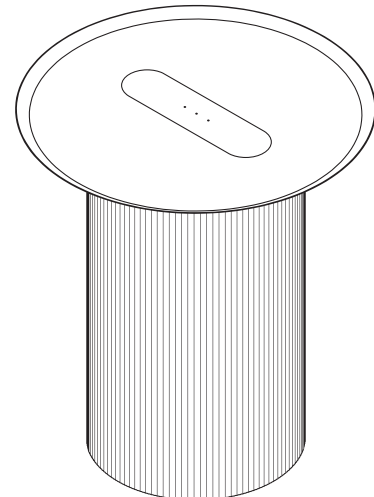

DIMENSIONS

CAROUSEL FLOOR

PRODUCT CODES

Carousel Floor (Black/Bronze):	CARO FLR BRZ 16 BLK
Carousel Floor (Black/Clear):	CARO FLR CLR 16 BLK
Carousel Floor (White/Bronze):	CARO FLR BRZ 16 WHT
Carousel Floor (White/Clear):	CARO FLR CLR 16 WHT
Carousel Floor (Terracotta/Bronze):	CARO FLR BRZ 16 TER
Carousel Floor (Terracotta/Clear):	CARO FLR CLR 16 TER

PACKAGING WEIGHTS AND DIMENSIONS

Carousel Floor:	3.5LBS	17" X 17" X 20"
(Base)	1.6KG	43cm X 43cm X 51cm

NOTES

Custom requests can be considered on volume orders