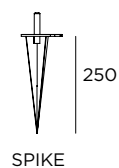

  IP65 IK07 24V

Stainless steel AISI 316L

Fixing to the ground with spike or housing

Supplied with 3 mt cable

Opal diffuser

Driver 24V not included

inverlight

via P. Stucchi, 2 \, 20872 Cornate d'Adda (MB) Italy