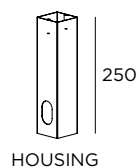

  IP65 IK07 24V

Stainless steel AISI 316L

Fixing to the ground with spike or housing

Supplied with 3 mt cable

Opal diffuser

Driver 24V not included

inverlight

via P. Stucchi, 2 \, 20872 Cornate d'Adda (MB) Italy