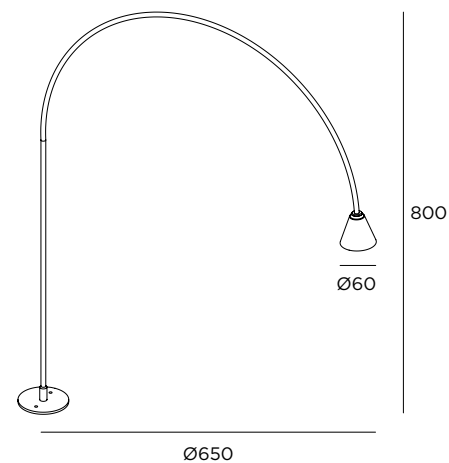

  IP65 IK07 24V

Stainless steel AISI 316L

Fixing to the ground with spike or housing

Supplied with 3 mt cable

Opal diffuser

Driver 24V not included

inverlight

via P. Stucchi, 2 \, 20872 Cornate d'Adda (MB) Italy