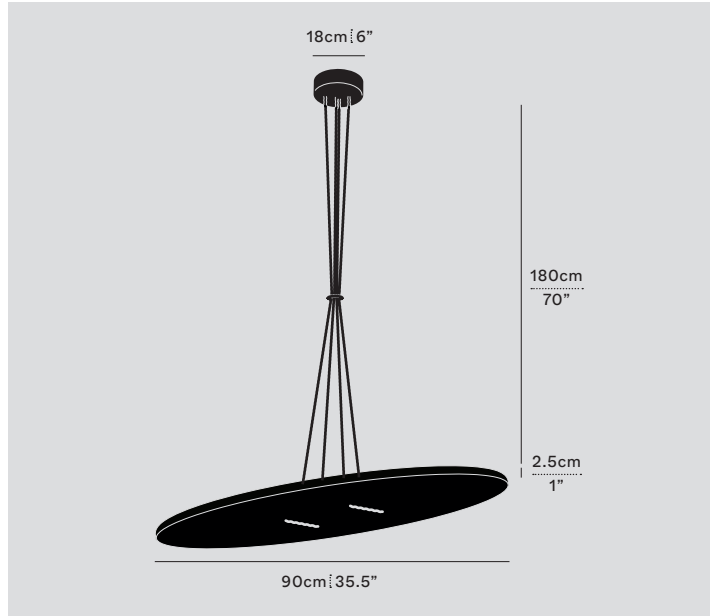

BUTTON 90 — P

A—N—D

PENDANT

Designed by Lukas Peet

2013

BUT-90-P-WH-30-ELV-120

A-N-D.COM

TYPE

Pendant

MATERIALS

Aluminum, Nylon Rope, Brass Hardware

MANUFACTURED

Canada

DIMENSIONS

Ø 90cm x 2.5cm / Ø 35.5" x 1"

Adjustable drop length

180cm / 70" – Custom length available

TECHNICAL INFORMATION

Input Voltage

110–120V, 220–240V, 110–277V

Lamping

Integral 29W 24V DC LED
CRI 90+, 50,000 hours

Lumens

1994 lumens delivered

Controls

Phase dimming, 0-10V, DALI

FINISHES

Black (BK)

White (WH)

Gold (GD)

Bronze (AB)

3D MODELS ON A-N-D.COM

REVIT, IES, DWG, 3DS, Rhino, Sketchup

CERTIFICATIONS

Application: dry indoor location only

COLOUR TEMPERATURE OPTIONS

For custom finishes, please inquire.

SERIES	SIZE	TYPE	FINISH	CCT	PS	VOLTAGE IN
BUT	90	P	☐ BK (BLACK)	☐ 27 (2700K)	☐ ELV	☐ 120
			☐ WH (WHITE)	☐ 30 (3000K)	☐ 010	☐ 230
			☐ GD (GOLD)	☐ 35 (3500K)	☐ DAL	☐ 277*
			☐ AB (BRONZE)	☐ 41 (4100K)		

*277 only available with 010