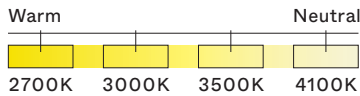

COLOUR TEMPERATURE OPTIONS

For custom finishes, please inquire.

SERIES	SIZE	TYPE	FINISH	CCT	PS	VOLTAGE IN
BUT	90	P	☐ BK (BLACK)	☐ 27 (2700K)	☐ ELV	☐ 120
			☐ WH (WHITE)	☐ 30 (3000K)	☐ 010	☐ 230
			☐ GD (GOLD)	☐ 35 (3500K)	☐ DAL	☐ 277*
			☐ AB (BRONZE)	☐ 41 (4100K)		

*277 only available with 010