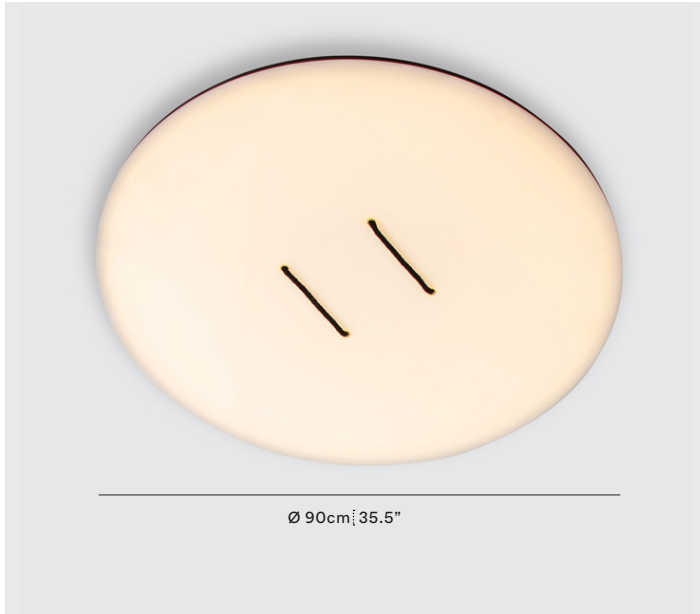

BUTTON 90 — CW

A—N—D

CEILING/WALL

Designed by Lukas Peet

2013

BUT-90-CW-BK-30-ELV-120

A-N-D.COM

TYPE

Ceiling/Wall

MATERIALS

Aluminum, Nylon Rope, Brass Hardware

MANUFACTURED

Canada

DIMENSIONS

Ø 90cm x 10cm / Ø 35.5" x 4"

TECHNICAL INFORMATION