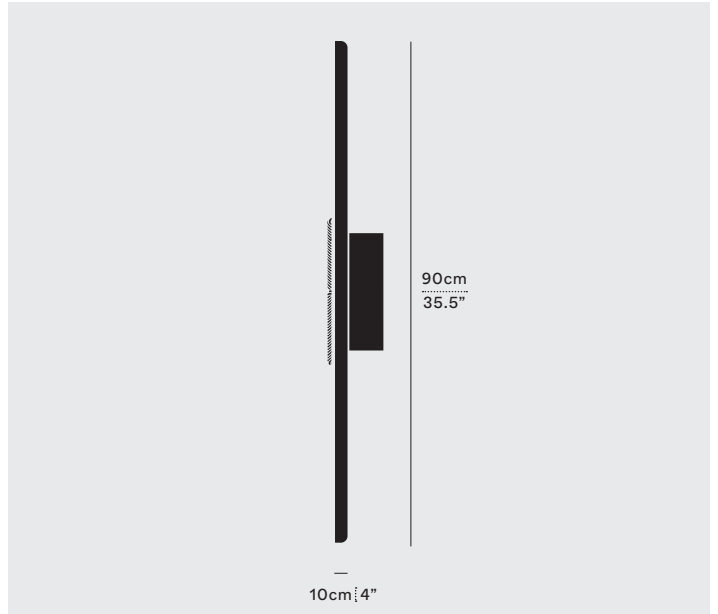

BUTTON 90 — CW

A—N—D

CEILING/WALL

Designed by Lukas Peet

2013

BUT-90-CW-BK-30-ELV-120

A-N-D.COM

TYPE

Ceiling/Wall

MATERIALS

Aluminum, Nylon Rope, Brass Hardware

MANUFACTURED

Canada

DIMENSIONS

Ø 90cm x 10cm / Ø 35.5" x 4"

TECHNICAL INFORMATION