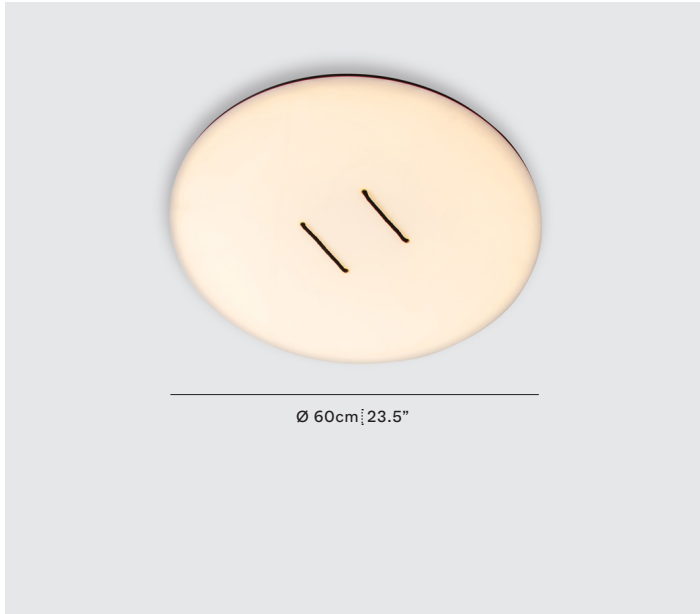

BUTTON 60 — CW

A—N—D

CEILING/WALL

Designed by Lukas Peet

2013

BUT-60-CW-BK-30-ELV-120

A-N-D.COM

TYPE

Ceiling/Wall

MATERIALS

Aluminum, Nylon Rope, Brass Hardware

MANUFACTURED

Canada

DIMENSIONS

Ø 60cm x 10cm / Ø 23.5" x 4"

TECHNICAL INFORMATION