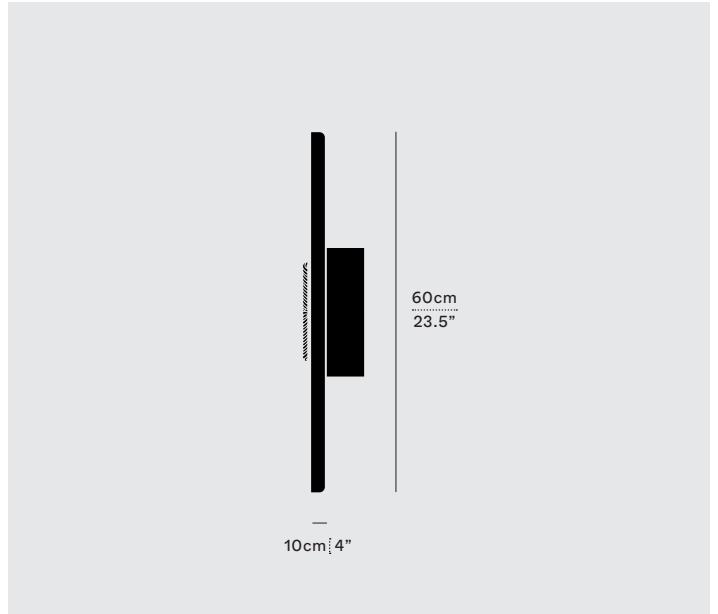

BUTTON 60 — CW

A—N—D

CEILING/WALL

Designed by Lukas Peet

2013

BUT-60-CW-BK-30-ELV-120

A-N-D.COM

TYPE

Ceiling/Wall

MATERIALS

Aluminum, Nylon Rope, Brass Hardware

MANUFACTURED

Canada

DIMENSIONS

Ø 60cm x 10cm / Ø 23.5" x 4"

TECHNICAL INFORMATION