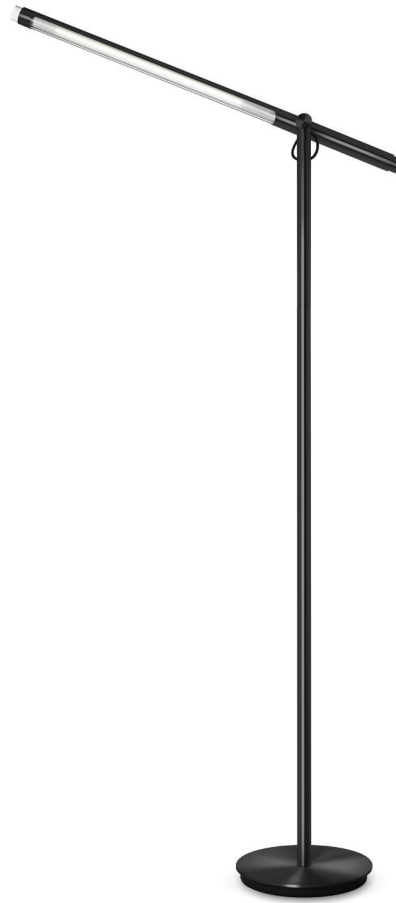

BRAZO FLOOR

DESCRIPTION

Brazo's precision machined aluminum construction allows for optimal task lighting control with 360° adjustability and 90° tilt. Brazo features a luminous and energy-efficient LED light source which can be dialed to any desired beam-spread and brightness depending on the task.

FIXTURE TYPE

Floor

LIGHT SOURCE

(108x) High output LED array

LIGHT CONTROL

Full range dim (rotary dimmer)

FEATURES

360° arm rotation

90° arm tilt

Calibrated light focus control

Height adjustable

Advanced LED array eliminates multiple shadows

Ships flat-packed

97% recyclable

SPECIFICATIONS

Voltage: 120-240V 50-60Hz

Power Consumption: 9W

Color temperature: 3000K

Luminosity: 450 Lumens

Luminaire efficacy: 50 Lumens/Watt

Color Rendition Index: 90+ CRI

Title 20 compliant

50K hour lifespan

Cable length: 8' (244cm)

Global multi-plug adapter available

CERTIFICATIONS

FINISHES

SILVER

BLACK

WHITE