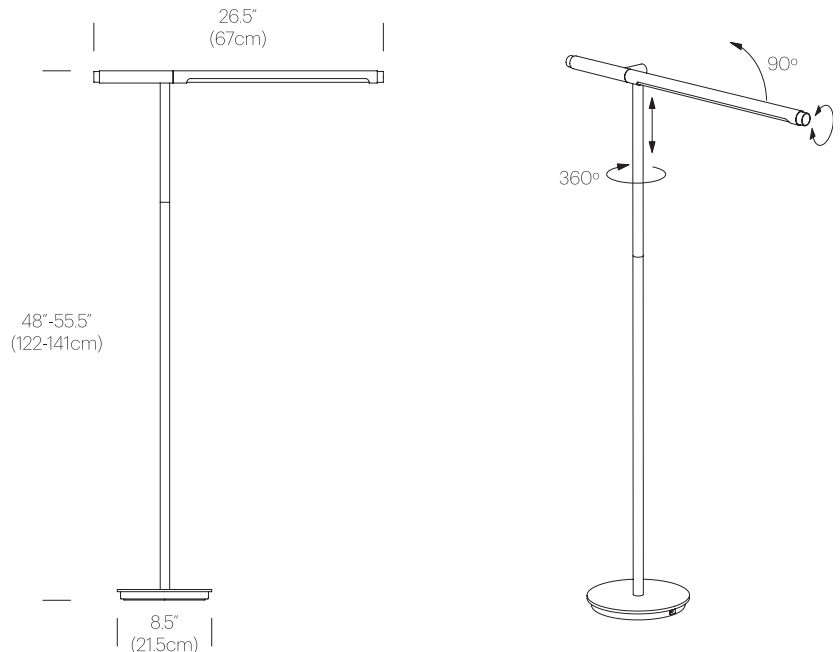

BRAZO FLOOR

DESCRIPTION

Brazo's precision machined aluminum construction allows for optimal task lighting control with 360° adjustability and 90° tilt. Brazo features a luminous and energy-efficient LED light source which can be dialed to any desired beam-spread and brightness depending on the task.

90° arm tilt

Calibrated light focus control

Height adjustable

Advanced LED array eliminates multiple shadows

Ships flat-packed

97% recyclable

SPECIFICATIONS

Voltage: 120-240V 50-60Hz

Power Consumption: 9W

Color temperature: 3000K

Luminosity: 450 Lumens

Luminaire efficacy: 50 Lumens/Watt

Color Rendition Index: 90+ CRI

Title 20 compliant

50K hour lifespan

Cable length: 8' (244cm)

PRODUCT CODES

Brazo Floor (Silver):	BRAZ FLR SLV
Brazo Floor (Black):	BRAZ FLR BLK
Brazo Floor (White):	BRAZ FLR WHT

PACKAGING WEIGHT AND DIMENSIONS

BRAZO FLOOR:	15.55LBS	39" X 11" X 5"
	7.1KGS	99cm X 28cm X 13cm