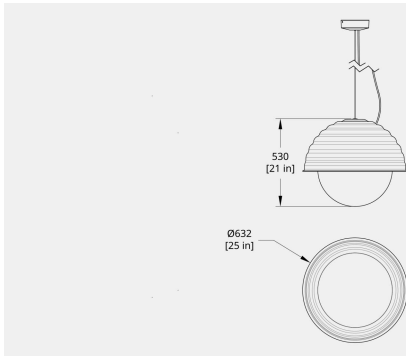

MATERIALS

Opal Glass, Molded Felt, Aluminum

PRODUCT DIMENSIONS

Single small, 17 in dia x 14 in H | Single large, 25 in dia x 21 in H | Triple, 25 in D x 67 in L x 21 in H

PRODUCT WEIGHT

Single small 5 lbs / 2.3kg, Single large 10lbs / 4.5kg, Triple 43lbs / 19kg

Bon dimensional drawing

Bon dimensional drawing

Bon dimensional drawing