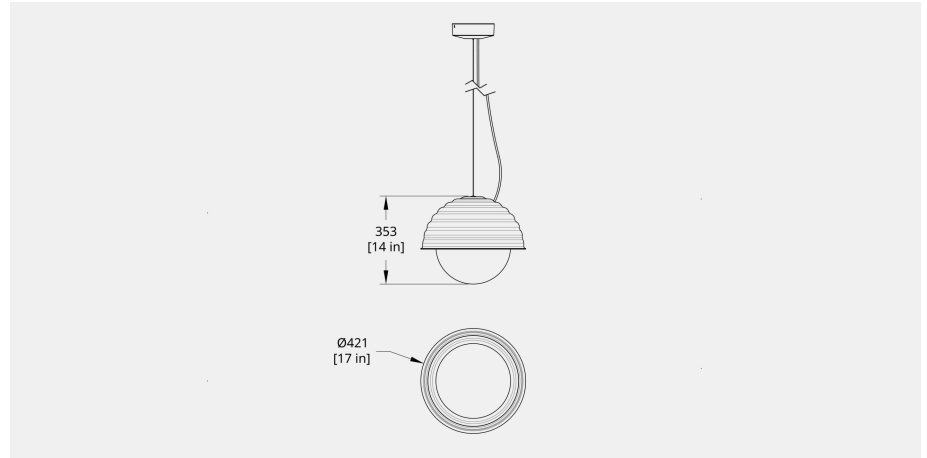

Bon dimensional drawing