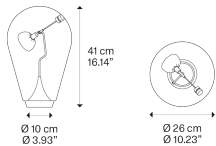

Blow

Light source

LED
2700 K
4.5 W
500 lm
500 mA
CRI 90
MacAdam 3-Step

LED and driver included

Structure: Metal

Chrome

Diffuser: Blown glass

Clear

Code

00880 27

Net weight: 4.00 kg

Parcels: 1

IP20

TRIAC

220-240V

ERC