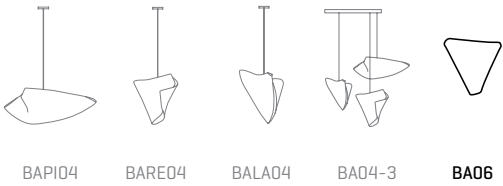

a

emotional light

ballet collection

ref. BA06

MATERIALS & COMPONENTS | MATERIALES & COMPONENTES

LAMP SHADE | TULIPA

Painted stainless steel | One color to choose
Acero inoxidable pintado | Un color a elegir

44x44x20cm | 17,3x 17,3x 7,9in
1,9kg | 4,2lb

ELECTRICAL FEATURES

CARACTERÍSTICAS ELÉCTRICAS

CERTIFICATIONS

CERTIFICACIONES