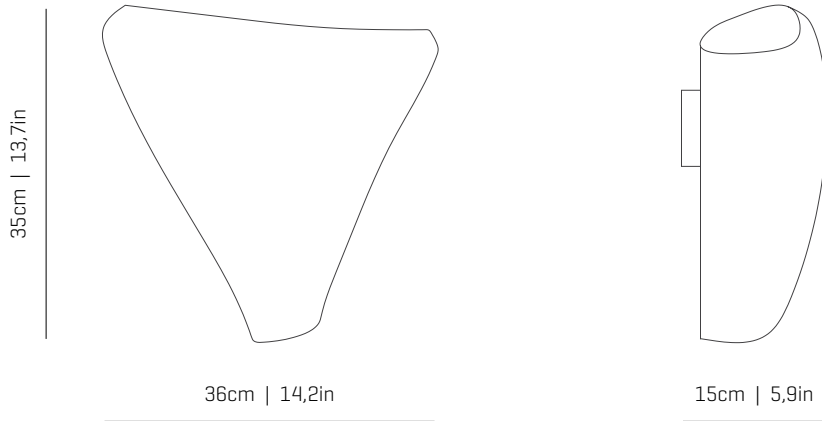

a

emotional light

ballet collection

ref. BA06

MATERIALS & COMPONENTS | MATERIALES & COMPONENTES

LAMP SHADE | TULIPA

Painted stainless steel | One color to choose
Acero inoxidable pintado | Un color a elegir

44x44x20cm | 17,3x 17,3x 7,9in
1,9kg | 4,2lb

ELECTRICAL FEATURES

CARACTERÍSTICAS ELÉCTRICAS

CERTIFICATIONS

CERTIFICACIONES