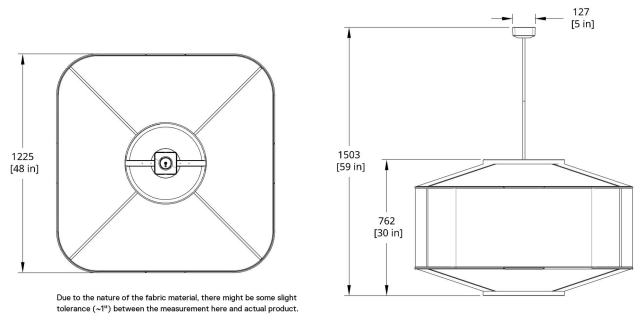

LED LIFESPAN

50k hours

PATENT FILE NUMBER

US: D908,932

SUSPENSION

White 5" square deep canopy
 Standard 72" white cord or 28" white stem
 Standard Hang Height 66" for cord or 28" for stem
 Minimum Hang Height 6" for cord or 14" for stem
 Cord extension available (up to 150"), stem extension available
 Cord is field trimmable, stem is not field trimmable

MATERIALS

Reclaimed sailcloth, fiberglass, aluminum

PRODUCT DIMENSIONS

36": Shade 36 L x 36 W x 30 in H | 48": Shade 48 L x 48 W x 30 in H. Due to the nature of the fabric material, there might be some slight tolerance (~1") between the measurement here and actual product.

ALP-36-ST AllSew Pendant 36" Stem Dimension

ALP-36-CO AllSew Pendant 36" Cord Dimension

ALP-48-ST AllSew Pendant 48" Stem Dimension

ALP-48-CO AllSew Pendant 48" Cord Dimension