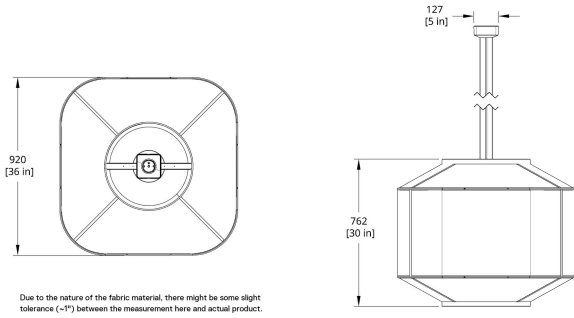

LED LIFESPAN

50k hours

PATENT FILE NUMBER

US: D908,932

SUSPENSION

White 5" square deep canopy
 Standard 72" white cord or 28" white stem
 Standard Hang Height 66" for cord or 28" for stem
 Minimum Hang Height 6" for cord or 14" for stem
 Cord extension available (up to 150"), stem extension available
 Cord is field trimmable, stem is not field trimmable

MATERIALS

Reclaimed sailcloth, fiberglass, aluminum

PRODUCT DIMENSIONS

36": Shade 36 L x 36 W x 30 in H | 48": Shade 48 L x 48 W x 30 in H. Due to the nature of the fabric material, there might be some slight tolerance (~1") between the measurement here and actual product.

ALP-36-ST AllSew Pendant 36" Stem Dimension

ALP-36-CO AllSew Pendant 36" Cord Dimension

ALP-48-ST AllSew Pendant 48" Stem Dimension

ALP-48-CO AllSew Pendant 48" Cord Dimension