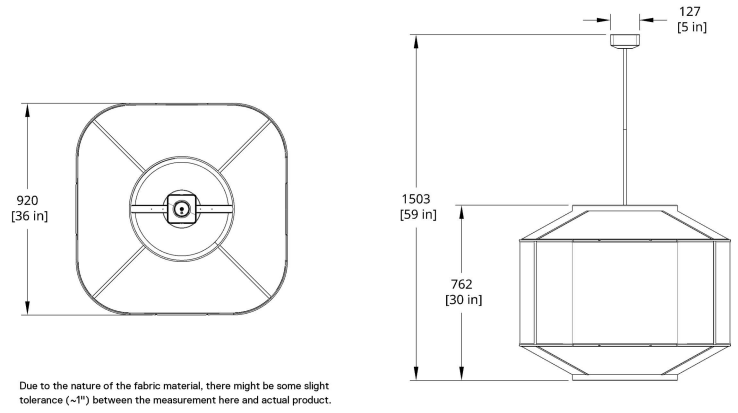

ALP-36-ST AllSew Pendant 36" Stem Dimension