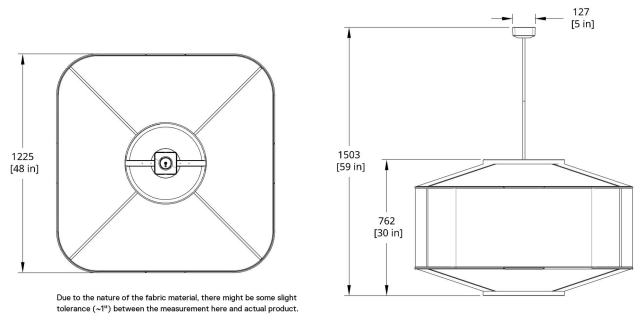

LED LIFESPAN

50k hours

PATENT FILE NUMBER

US: D908,932

SUSPENSION

White 5" square deep canopy
 Standard 72" white cord or 28" white stem
 Standard Hang Height 66" for cord or 28" for stem
 Minimum Hang Height 6" for cord or 14" for stem
 Cord extension available (up to 150"), stem extension available
 Cord is field trimmable, stem is not field trimmable

Sailcloth, fiberglass, aluminum

PRODUCT DIMENSIONS

36" Shade: 36 L x 36 W x 30 in H | 48": Shade 48 L x 48 W x 30 in H. Due to the nature of the fabric material, there might be some slight tolerance (~1") between the measurement here and actual product.

SPECIFICATION LOGIC

SIZE

36"	36
48"	48

FRAME CONNECTOR FINISH

Matte White	PC20
-------------	------

MOUNTING

Cord	CO
Stem	ST

COLOR TEMPERATURE

DRAWINGS

ALP-36-ST AllSew Pendant 36" Stem Dimension

ALP-36-CO AllSew Pendant 36" Cord Dimension

ALP-48-ST AllSew Pendant 48" Stem Dimension

ALP-48-CO AllSew Pendant 48" Cord Dimension