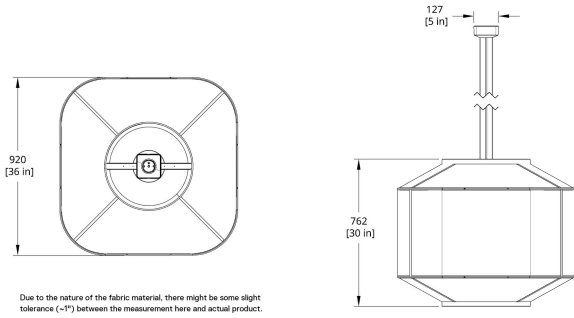

LED LIFESPAN

50k hours

PATENT FILE NUMBER

US: D908,932

SUSPENSION

White 5" square deep canopy
 Standard 72" white cord or 28" white stem
 Standard Hang Height 66" for cord or 28" for stem
 Minimum Hang Height 6" for cord or 14" for stem
 Cord extension available (up to 150"), stem extension available
 Cord is field trimmable, stem is not field trimmable

Sailcloth, fiberglass, aluminum

PRODUCT DIMENSIONS

36" Shade: 36 L x 36 W x 30 in H | 48": Shade 48 L x 48 W x 30 in H. Due to the nature of the fabric material, there might be some slight tolerance (~1") between the measurement here and actual product.

SPECIFICATION LOGIC

SIZE

36"	36
48"	48

FRAME CONNECTOR FINISH

Matte White	PC20
-------------	------

MOUNTING

Cord	CO
Stem	ST

COLOR TEMPERATURE

DRAWINGS

ALP-36-ST AllSew Pendant 36" Stem Dimension

ALP-36-CO AllSew Pendant 36" Cord Dimension

ALP-48-ST AllSew Pendant 48" Stem Dimension

ALP-48-CO AllSew Pendant 48" Cord Dimension