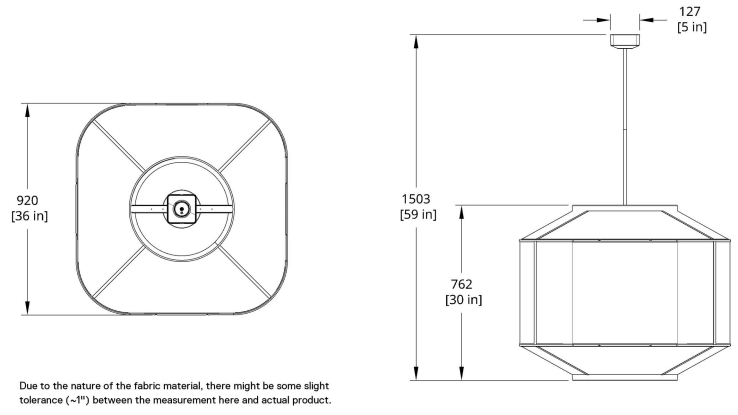

LED LIFESPAN

50k hours

PATENT FILE NUMBER

US: D908,932

SUSPENSION

White 5" square deep canopy
 Standard 72" white cord or 28" white stem
 Standard Hang Height 66" for cord or 28" for stem
 Minimum Hang Height 6" for cord or 14" for stem
 Cord extension available (up to 150"), stem extension available
 Cord is field trimmable, stem is not field trimmable

Sailcloth, fiberglass, aluminum

PRODUCT DIMENSIONS

36" Shade: 36 L x 36 W x 30 in H | 48": Shade 48 L x 48 W x 30 in H. Due to the nature of the fabric material, there might be some slight tolerance (~1") between the measurement here and actual product.

SPECIFICATION LOGIC

SIZE

36"	36
48"	48

FRAME CONNECTOR FINISH

Matte White	PC20
-------------	------

MOUNTING

Cord	CO
Stem	ST

COLOR TEMPERATURE

DRAWINGS

ALP-36-ST AllSew Pendant 36" Stem Dimension

ALP-36-CO AllSew Pendant 36" Cord Dimension

ALP-48-ST AllSew Pendant 48" Stem Dimension

ALP-48-CO AllSew Pendant 48" Cord Dimension