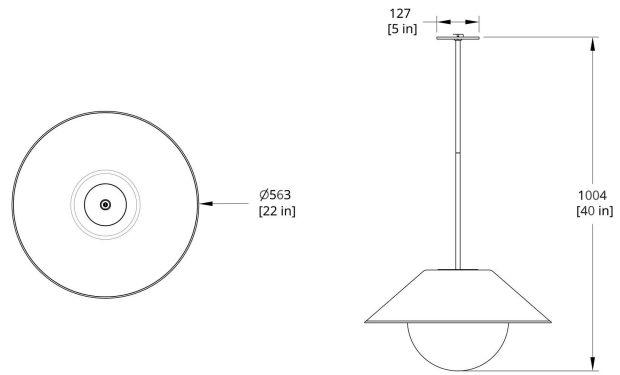

PATENT FILE NUMBER

Patent Pending

LED LIFESPAN

50k hours

SUSPENSION

White 5" round flat canopy (Contact your sales rep for more info)
 Standard 72" white cord (paired with 16" shade), or 28" white stem (paired with 22" shade)
 Standard Hang Height 66" for cord or 28" for stem
 Minimum Hang Height 6" for cord or stem
 Cord extension available (up to 150"), stem extension available
 Field trimmable

MATERIALS

Hand blown opal glass, Perforated metal

PRODUCT DIMENSIONS

16" Shade: 16 in dia x 9 in H | 22" Shade: 22 in dia x 12 in H

PRODUCT WEIGHT

10 lbs / 4.5 kg

SPECIFICATION LOGIC

SIZE

DRAWINGS

AK-M22 Akoya Pendant 22" Stem Dimension

AK-M16 Akoya Pendant 16" Cord Dimension