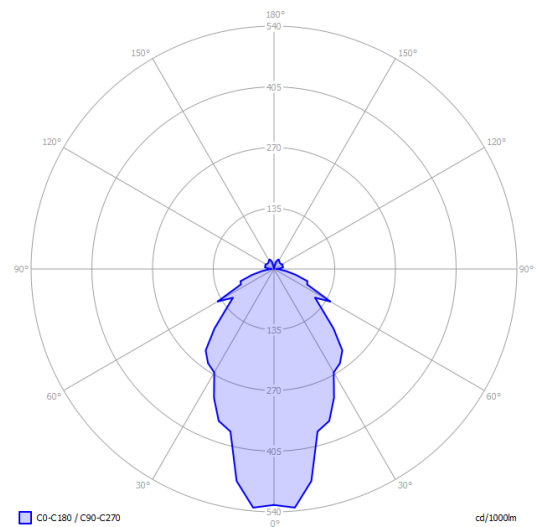

D

Ecodesign Regulation

The LED-only light source contained in this fixture must only be replaced by the manufacturer, its support service or similarly qualified personnel.

The LED driver contained in this fixture must only be replaced by the manufacturer, its support service or similarly qualified personnel.

A-Tube Nano medium

LED
2700 K
3W / 450 lm
350 mA
CRI 90
MacAdam 3-Step

Photometric data

LED
3000 K
3W / 480 lm
350 mA
CRI 90
MacAdam 3-Step