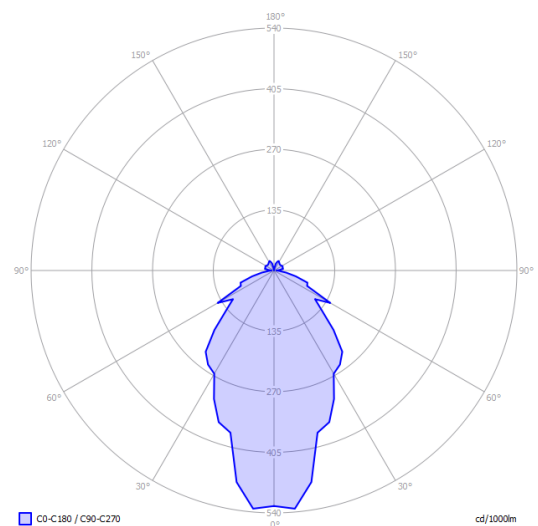

Cluster suspension lamps must be installed on a *canopy*: find out more on lodes.com/en/canopies