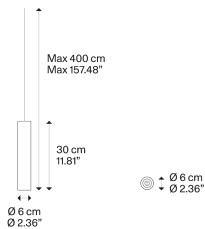

A-Tube, Design by Studio Italia Design

Model A-Tube small

A simple form that delivers the light to wherever it's needed, enhancing the space. Tubular and slim, A-Tube is a versatile lamp, available in different sizes and finishes, that can be fixed directly to the ceiling, suspended singularly, or used in cluster compositions to create impactful lighting effects.

A-Tube small

Light source

GU10 Par 16 LED
1 x 10 W

W / L max 8.5 cm
W / L max 3.34"

Bulb not included

Structure: Metal

	Code
Matte White – 9010	09622 1000
Matte Black – 9005	09622 2000
Coppery Bronze	09622 3500

Net weight: 1.12 kg

Parcels: 1

A-Tube small

GU10 Par 16 LED
1 x 10 W

W / L max 8.5 cm
W / L max 3.34"

Photometric data

Cluster suspension lamps must be installed on a *canopy*: find out more on lodes.com/en/canopies