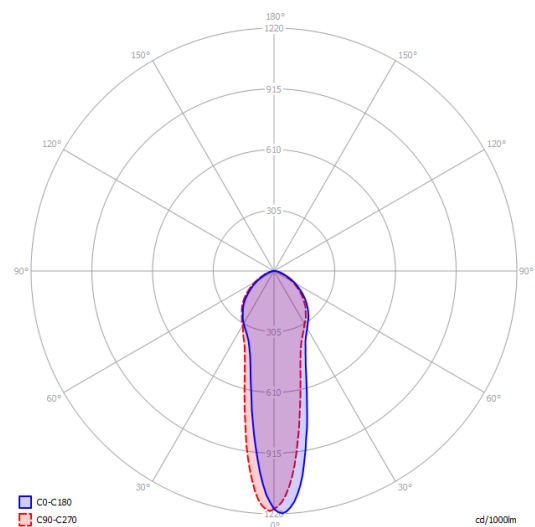

A-Tube small

Light source

GU10 Par 16 LED
1 x 10 W

W / L max 8.5 cm
W / L max 3.34"

Bulb not included

Structure: Metal

	Code
Matte White – 9010	09622 1000
Matte Black – 9005	09622 2000
Coppery Bronze	09622 3500

Net weight: 1.12 kg

Parcels: 1

A-Tube small

GU10 Par 16 LED
1 x 10 W

W / L max 8.5 cm
W / L max 3.34"

Photometric data

Cluster suspension lamps must be installed on a *canopy*: find out more on lodes.com/en/canopies